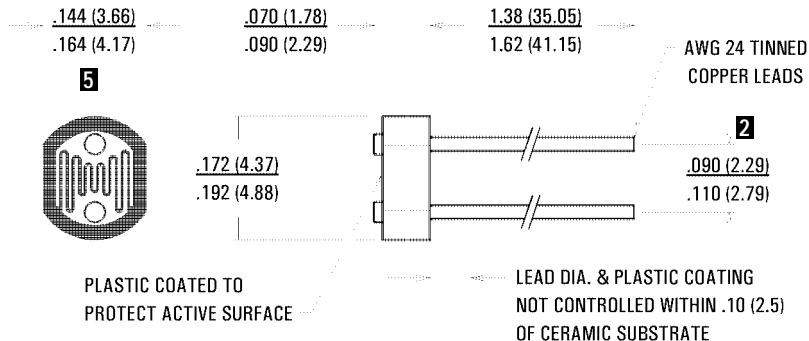

Photoconductive Cell

VT900 Series

PACKAGE DIMENSIONS inch (mm)

ABSOLUTE MAXIMUM RATINGS

Parameter	Symbol	Rating	Units
Continuous Power Dissipation Derate Above 25°C	P_D $\Delta P_D / \Delta T$	80 1.6	mW mW/°C
Temperature Range Operating and Storage	T_A	-40 to +75	°C

ELECTRO-OPTICAL CHARACTERISTICS @ 25°C (16 hrs. light adapt, min.) 4

Part Number	Resistance (Ohms) 3 6						Material Type	Sensitivity (γ , typ.) $\frac{\text{LOG}(R_{10}/R_{100})}{\text{LOG}(100/10)}$	Maximum Voltage (V, pk)	Response Time @ 1 fc (ms, typ.)		
	10 lux 2850 K			2 fc 2850 K	Dark					Rise (1-1/e)	Fall (1/e)	
	Min.	Typ.	Max.	Typ.	Min.	sec.						
VT9ØN1	6 k	12 k	18 k	6 k	200 k	5	Ø	0.80	100	78	8	
VT9ØN2	12 k	24 k	36 k	12 k	500 k	5	Ø	0.80	100	78	8	
VT9ØN3	25 k	50 k	75 k	25 k	1 M	5	Ø	0.85	100	78	8	
VT9ØN4	50 k	100 k	150 k	50 k	2 M	5	Ø	0.90	100	78	8	
VT93N1	12 k	24 k	36 k	12 k	300 k	5	3	0.90	100	35	5	
VT93N2	24 k	48 k	72 k	24 k	500 k	5	3	0.90	100	35	5	
VT93N3	50 k	100 k	150 k	50 k	500 k	5	3	0.90	100	35	5	
VT93N4	100 k	200 k	300 k	100 k	500 k	5	3	0.90	100	35	5	
VT935G												
1	Group A	10 k	18.5 k	27 k	9.3 k	1 M	5	3	0.90	100	35	5
	Group B	20 k	29 k	38 k	15 k	1 M	5	3	0.90	100	35	5
	Group C	31 k	40.5 k	50 k	20 k	1 M	5	3	0.90	100	35	5