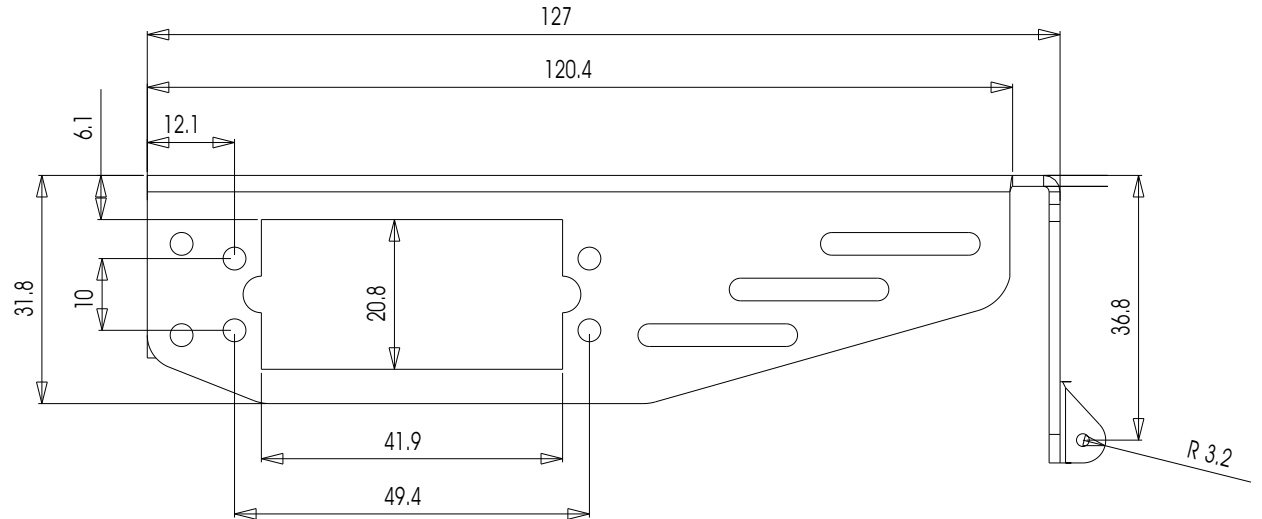

BOE-Bot Chassis Rev.C  
 8/4/99 RJM  
 (c) PARALLAX, INC.  
 May be reproduced freely for  
 non-commercial purposes.  
 916-624-8333

1.5 mm Aluminum