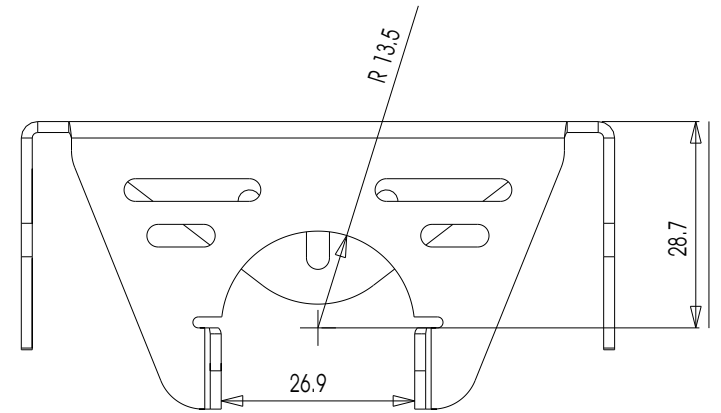

BOE-Bot Chassis Rev.C  
 8/4/99 RJM  
 (c) PARALLAX, INC.  
 May be reproduced freely for  
 non-commercial purposes.  
 916-624-8333

1.5 mm Aluminum