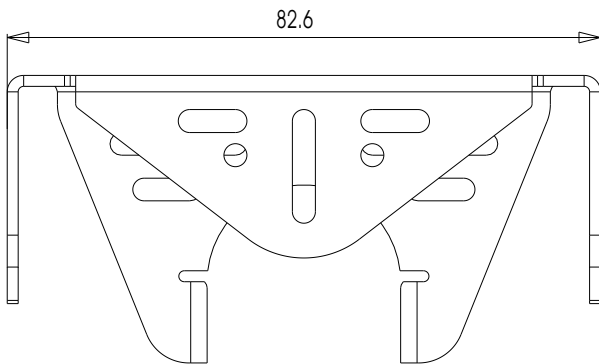

BOE-Bot Chassis Rev.C  
 8/4/99 RJM  
 (c) PARALLAX, INC.  
 May be reproduced freely for  
 non-commercial purposes.  
 916-624-8333

1.5 mm Aluminum