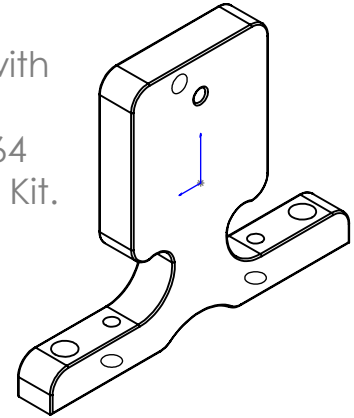

**Material: 6061 Aluminum**

Secure LaserPING sensor in stand recess with the 3/16" #4-40 screw.

Use the 1/2" #6-32 screws with the outer unthreaded mounting holes, using a 7/64 hex key. Sized for Arlo Base Kit.

Use the 1/4" #4-40 screws with inner threaded holes, spaced for servo horns.

**DETAIL A**  
SCALE 2 : 1

**PROPRIETARY INFORMATION**  
THE INFORMATION CONTAINED IN THIS DRAWING IS THE SOLE PROPERTY OF PARALLAX, INC. ANY REPRODUCTION IN PART OR IN WHOLE WITHOUT THE WRITTEN PERMISSION OF PARALLAX INC. IS PROHIBITED.

**UNLESS OTHERWISE SPECIFIED**  
DIMENSIONS ARE IN INCHES (mm)  
LENGTH TOLERANCES:  
X.XX ±0.010 IN  
X.XXX ±0.005 IN  
ANGLE TOLERANCES:  
X ±5°  
X.X ±1°

**PARALLAX** ™  
599 MENLO DRIVE  
ROCKLIN, CA 95765  
www.PARALLAX.com  
(916) 624-8333

Date 4-13-2018  
Part # 720-28041 Rev A-1  
Parent Part # 725-28041

Title  
**Laser PING Sensor Stand**

Drawn by K Glass

SCALE 1:1 Size: A

Sheet 1