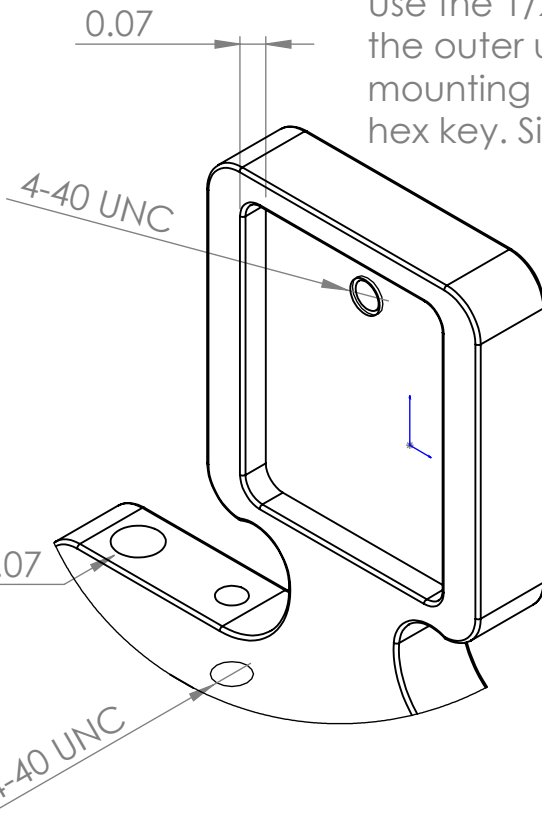

**Material: 6061 Aluminum**

Secure LaserPING sensor in stand recess with the 3/16" #4-40 screw.

Use the 1/2" #6-32 screws with the outer unthreaded mounting holes, using a 7/64 hex key. Sized for Arlo Base Kit.

Use the 1/4" #4-40 screws with inner threaded holes, spaced for servo horns.

**DETAIL A**  
SCALE 2 : 1

**PROPRIETARY INFORMATION**  
THE INFORMATION CONTAINED IN THIS DRAWING IS THE SOLE PROPERTY OF PARALLAX, INC. ANY REPRODUCTION IN PART OR IN WHOLE WITHOUT THE WRITTEN PERMISSION OF PARALLAX INC. IS PROHIBITED.

**UNLESS OTHERWISE SPECIFIED**  
DIMENSIONS ARE IN INCHES (mm)  
LENGTH TOLERANCES:  
X.XX ±0.010 IN  
X.XXX ±0.005 IN  
ANGLE TOLERANCES:  
X ±5°  
X.X ±1°

**PARALLAX** ™  
599 MENLO DRIVE  
ROCKLIN, CA 95765  
www.PARALLAX.com  
(916) 624-8333

Date 4-13-2018  
Part # 720-28041 Rev A-1  
Parent Part # 725-28041

Title  
**Laser PING Sensor Stand**

Drawn by K Glass

SCALE 1:1 Size: A

Sheet 1