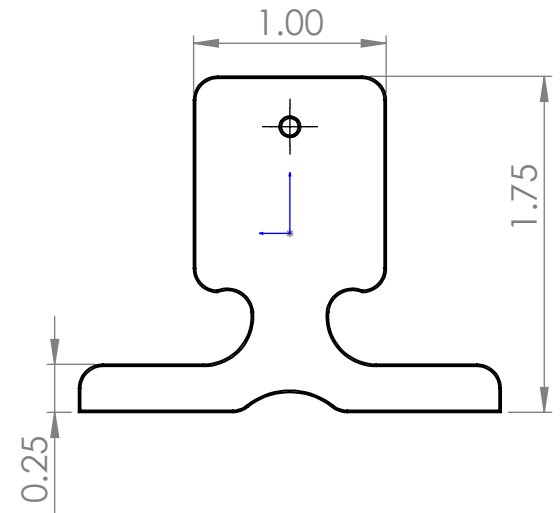

**Material: 6061 Aluminum**

Secure LaserPING sensor in stand recess with the 3/16" #4-40 screw.

Use the 1/2" #6-32 screws with the outer unthreaded mounting holes, using a 7/64 hex key. Sized for Arlo Base Kit.

Use the 1/4" #4-40 screws with inner threaded holes, spaced for servo horns.

**DETAIL A**  
SCALE 2 : 1

**PROPRIETARY INFORMATION**  
THE INFORMATION CONTAINED IN THIS DRAWING IS THE SOLE PROPERTY OF PARALLAX, INC. ANY REPRODUCTION IN PART OR IN WHOLE WITHOUT THE WRITTEN PERMISSION OF PARALLAX INC. IS PROHIBITED.

**UNLESS OTHERWISE SPECIFIED**  
DIMENSIONS ARE IN INCHES (mm)  
LENGTH TOLERANCES:  
X.XX ±0.010 IN  
X.XXX ±0.005 IN  
ANGLE TOLERANCES:  
X ±5°  
X.X ±1°

**PARALLAX** ™  
599 MENLO DRIVE  
ROCKLIN, CA 95765  
www.PARALLAX.com  
(916) 624-8333

Date 4-13-2018  
Part # 720-28041 Rev A-1  
Parent Part # 725-28041

Title  
**Laser PING Sensor Stand**

Drawn by K Glass

SCALE 1:1 Size: A

Sheet 1