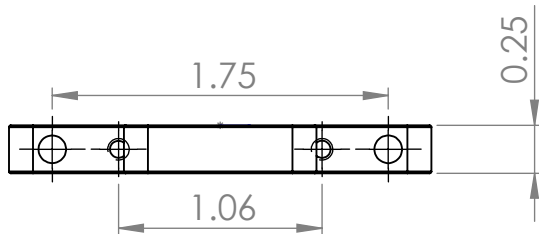

**Material: 6061 Aluminum**

Secure LaserPING sensor in stand recess with the 3/16" #4-40 screw.

Use the 1/2" #6-32 screws with the outer unthreaded mounting holes, using a 7/64 hex key. Sized for Arlo Base Kit.

Use the 1/4" #4-40 screws with inner threaded holes, spaced for servo horns.

**DETAIL A**  
SCALE 2 : 1

**PROPRIETARY INFORMATION**  
THE INFORMATION CONTAINED IN THIS DRAWING IS THE SOLE PROPERTY OF PARALLAX, INC. ANY REPRODUCTION IN PART OR IN WHOLE WITHOUT THE WRITTEN PERMISSION OF PARALLAX INC. IS PROHIBITED.

**UNLESS OTHERWISE SPECIFIED**  
DIMENSIONS ARE IN INCHES (mm)  
LENGTH TOLERANCES:  
X.XX ±0.010 IN  
X.XXX ±0.005 IN  
ANGLE TOLERANCES:  
X ±5°  
X.X ±1°

**PARALLAX** ™  
599 MENLO DRIVE  
ROCKLIN, CA 95765  
www.PARALLAX.com  
(916) 624-8333

Date 4-13-2018  
Part # 720-28041 Rev A-1  
Parent Part # 725-28041

Title  
**Laser PING Sensor Stand**

Drawn by K Glass

SCALE 1:1 Size: A

Sheet 1