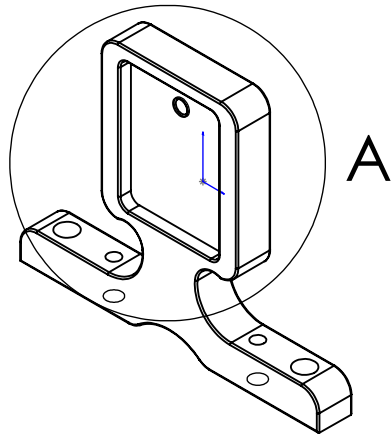

**Material: 6061 Aluminum**

Secure LaserPING sensor in stand recess with the 3/16" #4-40 screw.

Use the 1/2" #6-32 screws with the outer unthreaded mounting holes, using a 7/64 hex key. Sized for Arlo Base Kit.

Use the 1/4" #4-40 screws with inner threaded holes, spaced for servo horns.

**DETAIL A**  
SCALE 2 : 1

**PROPRIETARY INFORMATION**  
THE INFORMATION CONTAINED IN THIS DRAWING IS THE SOLE PROPERTY OF PARALLAX, INC. ANY REPRODUCTION IN PART OR IN WHOLE WITHOUT THE WRITTEN PERMISSION OF PARALLAX INC. IS PROHIBITED.

**UNLESS OTHERWISE SPECIFIED**  
DIMENSIONS ARE IN INCHES (mm)  
LENGTH TOLERANCES:  
X.XX ±0.010 IN  
X.XXX ±0.005 IN  
ANGLE TOLERANCES:  
X ±5°  
X.X ±1°

**PARALLAX** ™  
599 MENLO DRIVE  
ROCKLIN, CA 95765  
www.PARALLAX.com  
(916) 624-8333

Date 4-13-2018  
Part # 720-28041 Rev A-1  
Parent Part # 725-28041

Title  
**Laser PING Sensor Stand**

Drawn by K Glass

SCALE 1:1 Size: A

Sheet 1