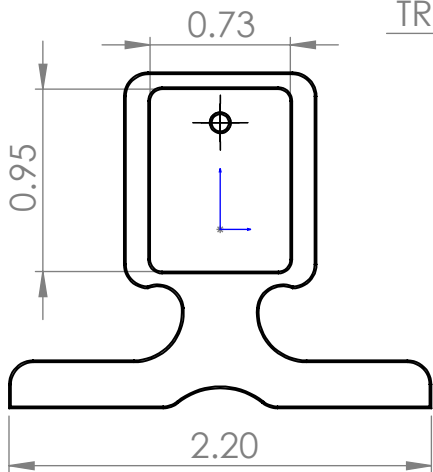

**Material: 6061 Aluminum**

Secure LaserPING sensor in stand recess with the 3/16" #4-40 screw.

Use the 1/2" #6-32 screws with the outer unthreaded mounting holes, using a 7/64 hex key. Sized for Arlo Base Kit.

Use the 1/4" #4-40 screws with inner threaded holes, spaced for servo horns.

**DETAIL A**  
SCALE 2 : 1

**PROPRIETARY INFORMATION**  
THE INFORMATION CONTAINED IN THIS DRAWING IS THE SOLE PROPERTY OF PARALLAX, INC. ANY REPRODUCTION IN PART OR IN WHOLE WITHOUT THE WRITTEN PERMISSION OF PARALLAX INC. IS PROHIBITED.

**UNLESS OTHERWISE SPECIFIED**  
DIMENSIONS ARE IN INCHES (mm)  
LENGTH TOLERANCES:  
X.XX ±0.010 IN  
X.XXX ±0.005 IN  
ANGLE TOLERANCES:  
X ±5°  
X.X ±1°

**PARALLAX** ™  
599 MENLO DRIVE  
ROCKLIN, CA 95765  
www.PARALLAX.com  
(916) 624-8333

Date 4-13-2018  
Part # 720-28041 Rev A-1  
Parent Part # 725-28041

Title  
**Laser PING Sensor Stand**

Drawn by K Glass

SCALE 1:1 Size: A

Sheet 1