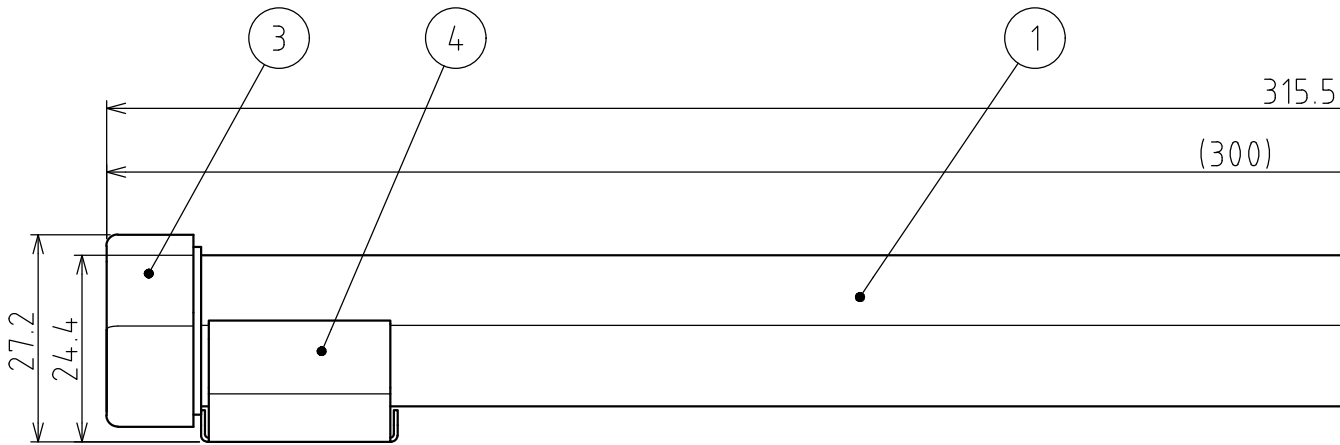

Drawing No.	Rev.	Page
CWA3S-24-CD-W18	E	1 / 2

<h1>SPECIFICATIONS</h1>

[General Specifications]

Model	CWA3S-24-CD	
Color Code	CD	
Luminous Color	Daylight	
Color Temperature (typ.)	6500 K	
Illuminance (at 24V DC, 1m)	110 lx	
Total Luminous Flux (at 24V DC)	385 lm	
Rated Voltage	24V DC (Polarized)	
Operating Voltage Range	Rated Voltage \pm 10%	
Signal Wire Current (Rated Current Consumption)	Typ.	180 mA
	Max.	198 mA
Operating Ambient Temperature	-30 °C to +60 °C	
Operating Ambient Humidity	Less than 90% (No condensation)	
Storage Ambient Temperature	-35 °C to +65 °C	
Storage Ambient Humidity	Less than 90% (No condensation)	
Mounting Direction	All Directions	
Protection Rating	IP65 (IEC 60529) (Cable connection ends not included)	
Vibration Resistance	19.6 m/s ² (30Hz, Back and Forth, Up and Down, Left and Right for 2 hrs. each)	
Mass	215 \pm 10 g	
Outer Dimensions	Refer to the Outer Dimension Drawing	
Conformity Standards	EMC Directive (EN 55015, EN 61000-6-2) RoHS Directive (EN IEC 63000) UL Listed (File No.E306141)	
Remarks	· Due to the inherent properties of the LED, color variations and hue may occur.	

Installation Example

Install the Bracket on a sturdy surface with M4 screws, and snap the main unit into place.

X-ON Electronics

Largest Supplier of Electrical and Electronic Components

Click to view similar products for [LED Replacement Lamps - Based LEDs](#) category: