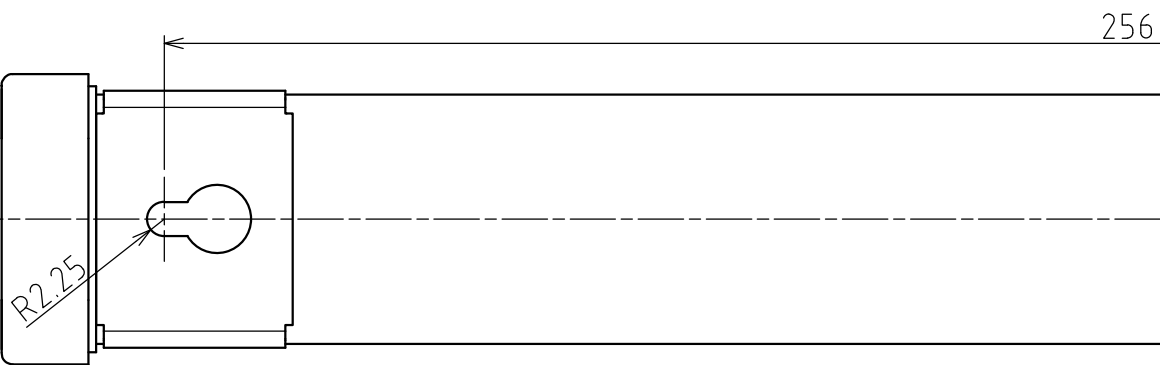

Drawing No.	Rev.	Page
CWA3S-24-CD-W18	E	1 / 2

<h1>SPECIFICATIONS</h1>

[General Specifications]

Model	CWA3S-24-CD	
Color Code	CD	
Luminous Color	Daylight	
Color Temperature (typ.)	6500 K	
Illuminance (at 24V DC, 1m)	110 lx	
Total Luminous Flux (at 24V DC)	385 lm	
Rated Voltage	24V DC (Polarized)	
Operating Voltage Range	Rated Voltage \pm 10%	
Signal Wire Current (Rated Current Consumption)	Typ.	180 mA
	Max.	198 mA
Operating Ambient Temperature	-30 °C to +60 °C	
Operating Ambient Humidity	Less than 90% (No condensation)	
Storage Ambient Temperature	-35 °C to +65 °C	
Storage Ambient Humidity	Less than 90% (No condensation)	
Mounting Direction	All Directions	
Protection Rating	IP65 (IEC 60529) (Cable connection ends not included)	
Vibration Resistance	19.6 m/s ² (30Hz, Back and Forth, Up and Down, Left and Right for 2 hrs. each)	
Mass	215 \pm 10 g	
Outer Dimensions	Refer to the Outer Dimension Drawing	
Conformity Standards	EMC Directive (EN 55015, EN 61000-6-2) RoHS Directive (EN IEC 63000) UL Listed (File No.E306141)	
Remarks	· Due to the inherent properties of the LED, color variations and hue may occur.	

Installation Example

Install the Bracket on a sturdy surface with M4 screws, and snap the main unit into place.

X-ON Electronics

Largest Supplier of Electrical and Electronic Components

Click to view similar products for [LED Replacement Lamps - Based LEDs](#) category: