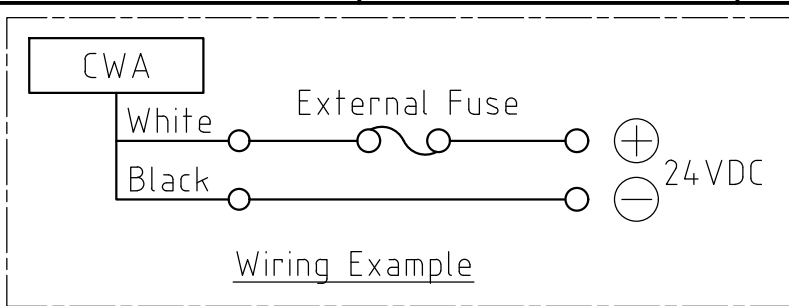

Drawing No.	Rev.	Page
CWA3S-24-CD-W18	E	1 / 2

<h1>SPECIFICATIONS</h1>

[General Specifications]

Model	CWA3S-24-CD	
Color Code	CD	
Luminous Color	Daylight	
Color Temperature (typ.)	6500 K	
Illuminance (at 24V DC, 1m)	110 lx	
Total Luminous Flux (at 24V DC)	385 lm	
Rated Voltage	24V DC (Polarized)	
Operating Voltage Range	Rated Voltage \pm 10%	
Signal Wire Current (Rated Current Consumption)	Typ.	180 mA
	Max.	198 mA
Operating Ambient Temperature	-30 °C to +60 °C	
Operating Ambient Humidity	Less than 90% (No condensation)	
Storage Ambient Temperature	-35 °C to +65 °C	
Storage Ambient Humidity	Less than 90% (No condensation)	
Mounting Direction	All Directions	
Protection Rating	IP65 (IEC 60529) (Cable connection ends not included)	
Vibration Resistance	19.6 m/s ² (30Hz, Back and Forth, Up and Down, Left and Right for 2 hrs. each)	
Mass	215 \pm 10 g	
Outer Dimensions	Refer to the Outer Dimension Drawing	
Conformity Standards	EMC Directive (EN 55015, EN 61000-6-2) RoHS Directive (EN IEC 63000) UL Listed (File No.E306141)	
Remarks	· Due to the inherent properties of the LED, color variations and hue may occur.	

Installation Example

Install the Bracket on a sturdy surface with M4 screws, and snap the main unit into place.

X-ON Electronics

Largest Supplier of Electrical and Electronic Components

Click to view similar products for [LED Replacement Lamps - Based LEDs](#) category: