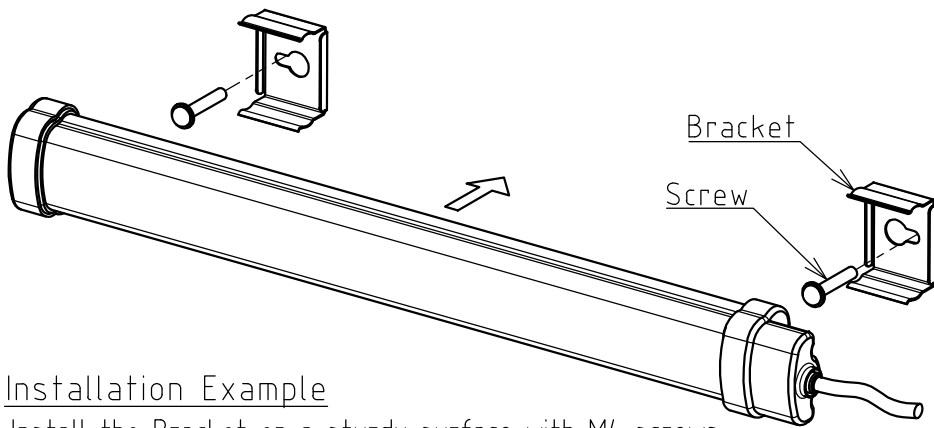

Drawing No.	Rev.	Page
CWA3S-24-CD-W18	E	1 / 2

<h1>SPECIFICATIONS</h1>

[General Specifications]

Model	CWA3S-24-CD	
Color Code	CD	
Luminous Color	Daylight	
Color Temperature (typ.)	6500 K	
Illuminance (at 24V DC, 1m)	110 lx	
Total Luminous Flux (at 24V DC)	385 lm	
Rated Voltage	24V DC (Polarized)	
Operating Voltage Range	Rated Voltage \pm 10%	
Signal Wire Current (Rated Current Consumption)	Typ.	180 mA
	Max.	198 mA
Operating Ambient Temperature	-30 °C to +60 °C	
Operating Ambient Humidity	Less than 90% (No condensation)	
Storage Ambient Temperature	-35 °C to +65 °C	
Storage Ambient Humidity	Less than 90% (No condensation)	
Mounting Direction	All Directions	
Protection Rating	IP65 (IEC 60529) (Cable connection ends not included)	
Vibration Resistance	19.6 m/s ² (30Hz, Back and Forth, Up and Down, Left and Right for 2 hrs. each)	
Mass	215 \pm 10 g	
Outer Dimensions	Refer to the Outer Dimension Drawing	
Conformity Standards	EMC Directive (EN 55015, EN 61000-6-2) RoHS Directive (EN IEC 63000) UL Listed (File No.E306141)	
Remarks	· Due to the inherent properties of the LED, color variations and hue may occur.	

Installation Example

Install the Bracket on a sturdy surface with M4 screws, and snap the main unit into place.

X-ON Electronics

Largest Supplier of Electrical and Electronic Components

Click to view similar products for [LED Replacement Lamps - Based LEDs](#) category: