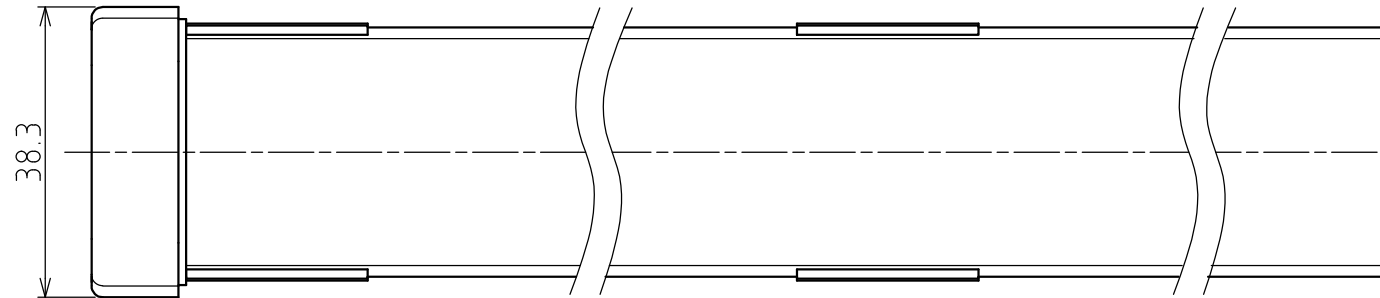

Drawing No.	Rev.	Page
CWA9S-24-CD-W18	E	1 / 2

SPECIFICATIONS

[General Specifications]

Model	CWA9S-24-CD	
Color Code	CD	
Luminous Color	Daylight	
Color Temperature (typ.)	6500 K	
Illuminance (at 24V DC, 1m)	330lx	
Total Luminous Flux (at 24V DC)	1155lm	
Rated Voltage	24V DC (Polarized)	
Operating Voltage Range	Rated Voltage \pm 10%	
Signal Wire Current (Rated Current Consumption)	Typ.	540mA
	Max.	594mA
Operating Ambient Temperature	-30 °C to +60 °C	
Operating Ambient Humidity	Less than 90% (No condensation)	
Storage Ambient Temperature	-35 °C to +65 °C	
Storage Ambient Humidity	Less than 90% (No condensation)	
Mounting Direction	All Directions	
Protection Rating	IP65 (IEC 60529) (Cable connection ends not included)	
Vibration Resistance	19.6 m/s ² (30Hz, Back and Forth, Up and Down, Left and Right for 2 hrs. each)	
Mass	530 \pm 25g	
Outer Dimensions	Refer to the Outer Dimension Drawing	
Conformity Standards	EMC Directive (EN 55015, EN 61000-6-2) RoHS Directive (EN IEC 63000) UL Listed (File No.E306141)	
Remarks	· Due to the inherent properties of the LED, color variations and hue may occur.	

Installation Example

Install the Bracket on a sturdy surface with M4 screws, and snap the main unit into place.

Screw Dim

X-ON Electronics

Largest Supplier of Electrical and Electronic Components

Click to view similar products for [LED Replacement Lamps - Based LEDs](#) category: