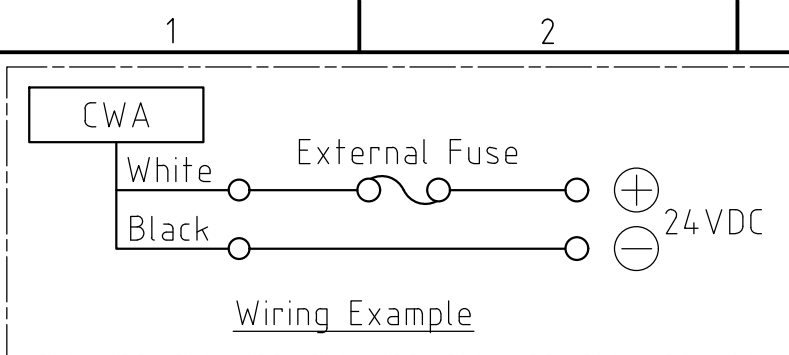

Drawing No.	Rev.	Page
CWA9S-24-CD-W18	E	1 / 2

SPECIFICATIONS

[General Specifications]

Model	CWA9S-24-CD	
Color Code	CD	
Luminous Color	Daylight	
Color Temperature (typ.)	6500 K	
Illuminance (at 24V DC, 1m)	330lx	
Total Luminous Flux (at 24V DC)	1155lm	
Rated Voltage	24V DC (Polarized)	
Operating Voltage Range	Rated Voltage \pm 10%	
Signal Wire Current (Rated Current Consumption)	Typ.	540mA
	Max.	594mA
Operating Ambient Temperature	-30 °C to +60 °C	
Operating Ambient Humidity	Less than 90% (No condensation)	
Storage Ambient Temperature	-35 °C to +65 °C	
Storage Ambient Humidity	Less than 90% (No condensation)	
Mounting Direction	All Directions	
Protection Rating	IP65 (IEC 60529) (Cable connection ends not included)	
Vibration Resistance	19.6 m/s ² (30Hz, Back and Forth, Up and Down, Left and Right for 2 hrs. each)	
Mass	530 \pm 25g	
Outer Dimensions	Refer to the Outer Dimension Drawing	
Conformity Standards	EMC Directive (EN 55015, EN 61000-6-2) RoHS Directive (EN IEC 63000) UL Listed (File No.E306141)	
Remarks	· Due to the inherent properties of the LED, color variations and hue may occur.	

Installation Example

Install the Bracket on a sturdy surface with M4 screws, and snap the main unit into place.

Screw Dim

X-ON Electronics

Largest Supplier of Electrical and Electronic Components

Click to view similar products for [LED Replacement Lamps - Based LEDs](#) category: