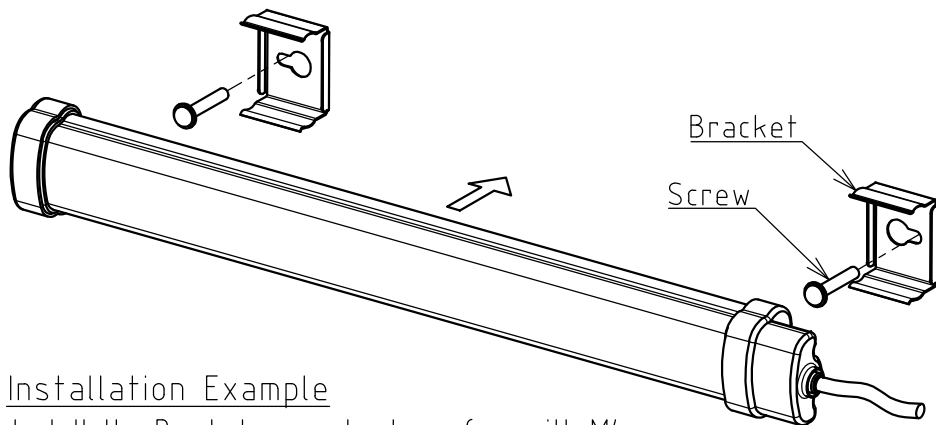

Drawing No.	Rev.	Page
CWA9S-24-CD-W18	E	1 / 2

SPECIFICATIONS

[General Specifications]

Model	CWA9S-24-CD	
Color Code	CD	
Luminous Color	Daylight	
Color Temperature (typ.)	6500 K	
Illuminance (at 24V DC, 1m)	330lx	
Total Luminous Flux (at 24V DC)	1155lm	
Rated Voltage	24V DC (Polarized)	
Operating Voltage Range	Rated Voltage \pm 10%	
Signal Wire Current (Rated Current Consumption)	Typ.	540mA
	Max.	594mA
Operating Ambient Temperature	-30 °C to +60 °C	
Operating Ambient Humidity	Less than 90% (No condensation)	
Storage Ambient Temperature	-35 °C to +65 °C	
Storage Ambient Humidity	Less than 90% (No condensation)	
Mounting Direction	All Directions	
Protection Rating	IP65 (IEC 60529) (Cable connection ends not included)	
Vibration Resistance	19.6 m/s ² (30Hz, Back and Forth, Up and Down, Left and Right for 2 hrs. each)	
Mass	530 \pm 25g	
Outer Dimensions	Refer to the Outer Dimension Drawing	
Conformity Standards	EMC Directive (EN 55015, EN 61000-6-2) RoHS Directive (EN IEC 63000) UL Listed (File No.E306141)	
Remarks	· Due to the inherent properties of the LED, color variations and hue may occur.	

Installation Example

Install the Bracket on a sturdy surface with M4 screws, and snap the main unit into place.

Screw Dim

X-ON Electronics

Largest Supplier of Electrical and Electronic Components

Click to view similar products for [LED Replacement Lamps - Based LEDs](#) category: