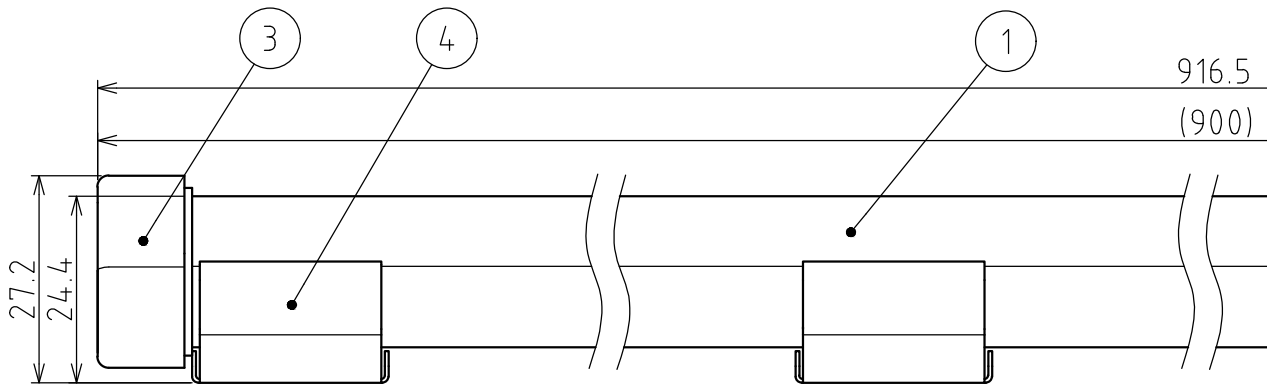

Drawing No.	Rev.	Page
CWA9S-24-CD-W18	E	1 / 2

SPECIFICATIONS

[General Specifications]

Model	CWA9S-24-CD	
Color Code	CD	
Luminous Color	Daylight	
Color Temperature (typ.)	6500 K	
Illuminance (at 24V DC, 1m)	330lx	
Total Luminous Flux (at 24V DC)	1155lm	
Rated Voltage	24V DC (Polarized)	
Operating Voltage Range	Rated Voltage \pm 10%	
Signal Wire Current (Rated Current Consumption)	Typ.	540mA
	Max.	594mA
Operating Ambient Temperature	-30 °C to +60 °C	
Operating Ambient Humidity	Less than 90% (No condensation)	
Storage Ambient Temperature	-35 °C to +65 °C	
Storage Ambient Humidity	Less than 90% (No condensation)	
Mounting Direction	All Directions	
Protection Rating	IP65 (IEC 60529) (Cable connection ends not included)	
Vibration Resistance	19.6 m/s ² (30Hz, Back and Forth, Up and Down, Left and Right for 2 hrs. each)	
Mass	530 \pm 25g	
Outer Dimensions	Refer to the Outer Dimension Drawing	
Conformity Standards	EMC Directive (EN 55015, EN 61000-6-2) RoHS Directive (EN IEC 63000) UL Listed (File No.E306141)	
Remarks	· Due to the inherent properties of the LED, color variations and hue may occur.	

Installation Example

Install the Bracket on a sturdy surface with M4 screws, and snap the main unit into place.

Screw Dim

X-ON Electronics

Largest Supplier of Electrical and Electronic Components

Click to view similar products for [LED Replacement Lamps - Based LEDs](#) category: