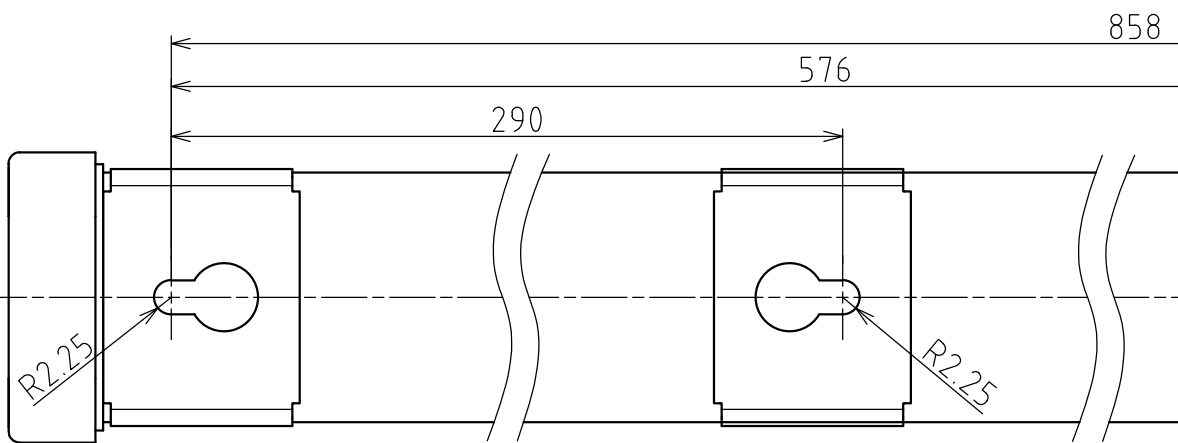

Drawing No.	Rev.	Page
CWA9S-24-CD-W18	E	1 / 2

SPECIFICATIONS

[General Specifications]

Model	CWA9S-24-CD	
Color Code	CD	
Luminous Color	Daylight	
Color Temperature (typ.)	6500 K	
Illuminance (at 24V DC, 1m)	330lx	
Total Luminous Flux (at 24V DC)	1155lm	
Rated Voltage	24V DC (Polarized)	
Operating Voltage Range	Rated Voltage \pm 10%	
Signal Wire Current (Rated Current Consumption)	Typ.	540mA
	Max.	594mA
Operating Ambient Temperature	-30 °C to +60 °C	
Operating Ambient Humidity	Less than 90% (No condensation)	
Storage Ambient Temperature	-35 °C to +65 °C	
Storage Ambient Humidity	Less than 90% (No condensation)	
Mounting Direction	All Directions	
Protection Rating	IP65 (IEC 60529) (Cable connection ends not included)	
Vibration Resistance	19.6 m/s ² (30Hz, Back and Forth, Up and Down, Left and Right for 2 hrs. each)	
Mass	530 \pm 25g	
Outer Dimensions	Refer to the Outer Dimension Drawing	
Conformity Standards	EMC Directive (EN 55015, EN 61000-6-2) RoHS Directive (EN IEC 63000) UL Listed (File No.E306141)	
Remarks	· Due to the inherent properties of the LED, color variations and hue may occur.	

Installation Example

Install the Bracket on a sturdy surface with M4 screws, and snap the main unit into place.

Screw Dim

X-ON Electronics

Largest Supplier of Electrical and Electronic Components

Click to view similar products for [LED Replacement Lamps - Based LEDs](#) category: