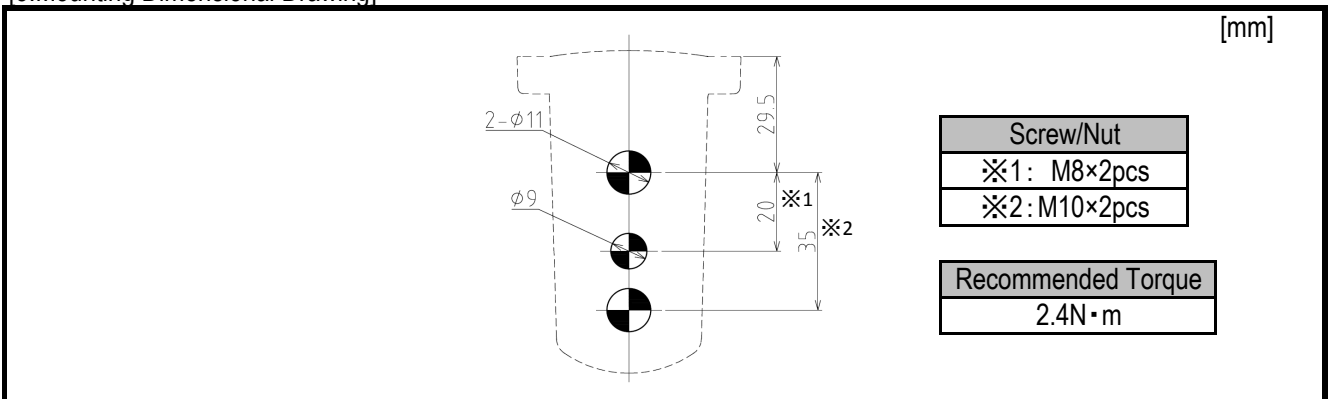

[3.Mounting Dimensional Drawing]