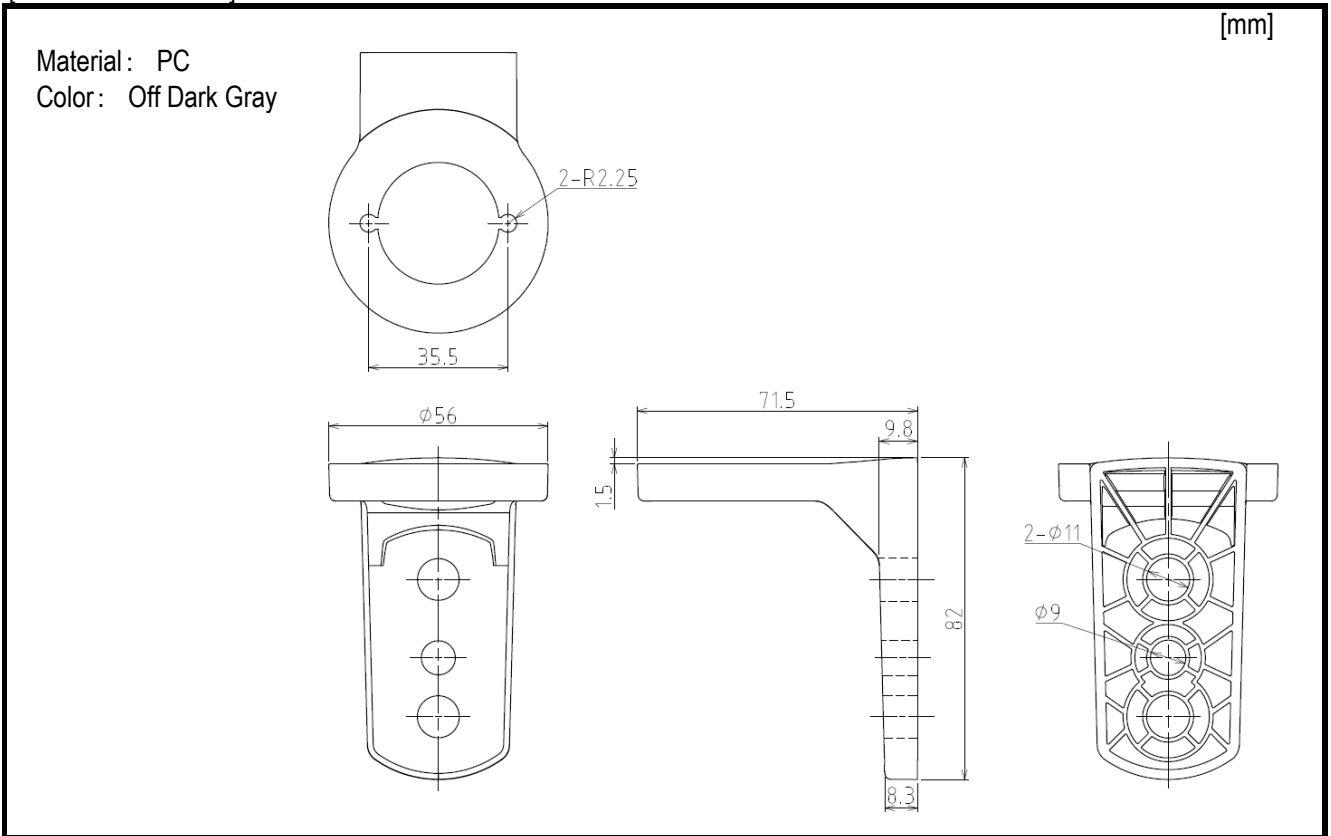

## [1.General Specifications]

Product Name	Wall Mount Bracket
Model	NE-002D
Mounting Location	Indoor
Mounting Direction	Upright
Mass (Tolerance $\pm 10\%$ )	0.034kg
Outer Dimensions	Refer to the [2.Outer Dimensions]
Remarks	There are no contents of controlled substances exceeding the threshold for the RoHS Directive.

## [2.Outer Dimensions]