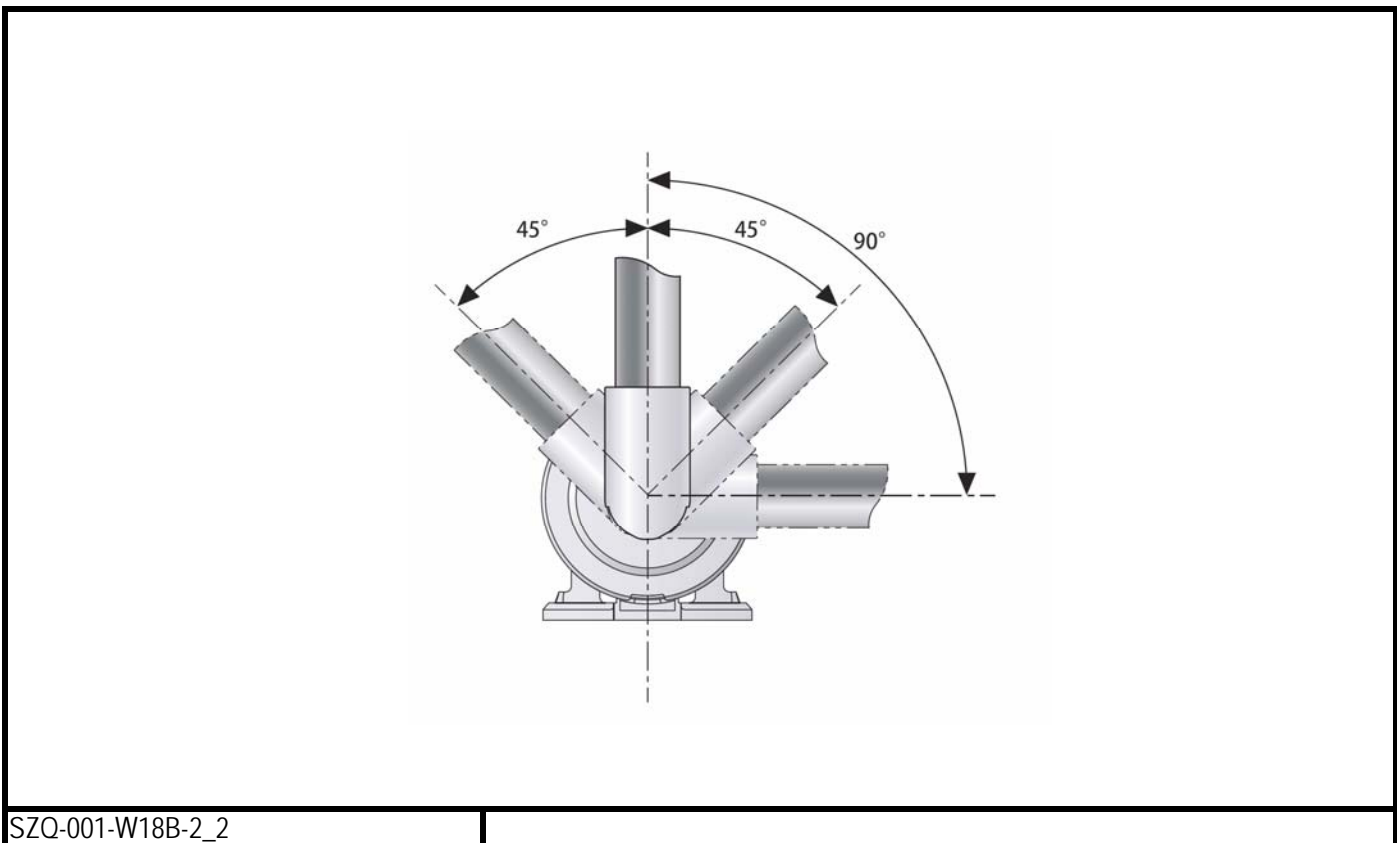

4. Fixed Position