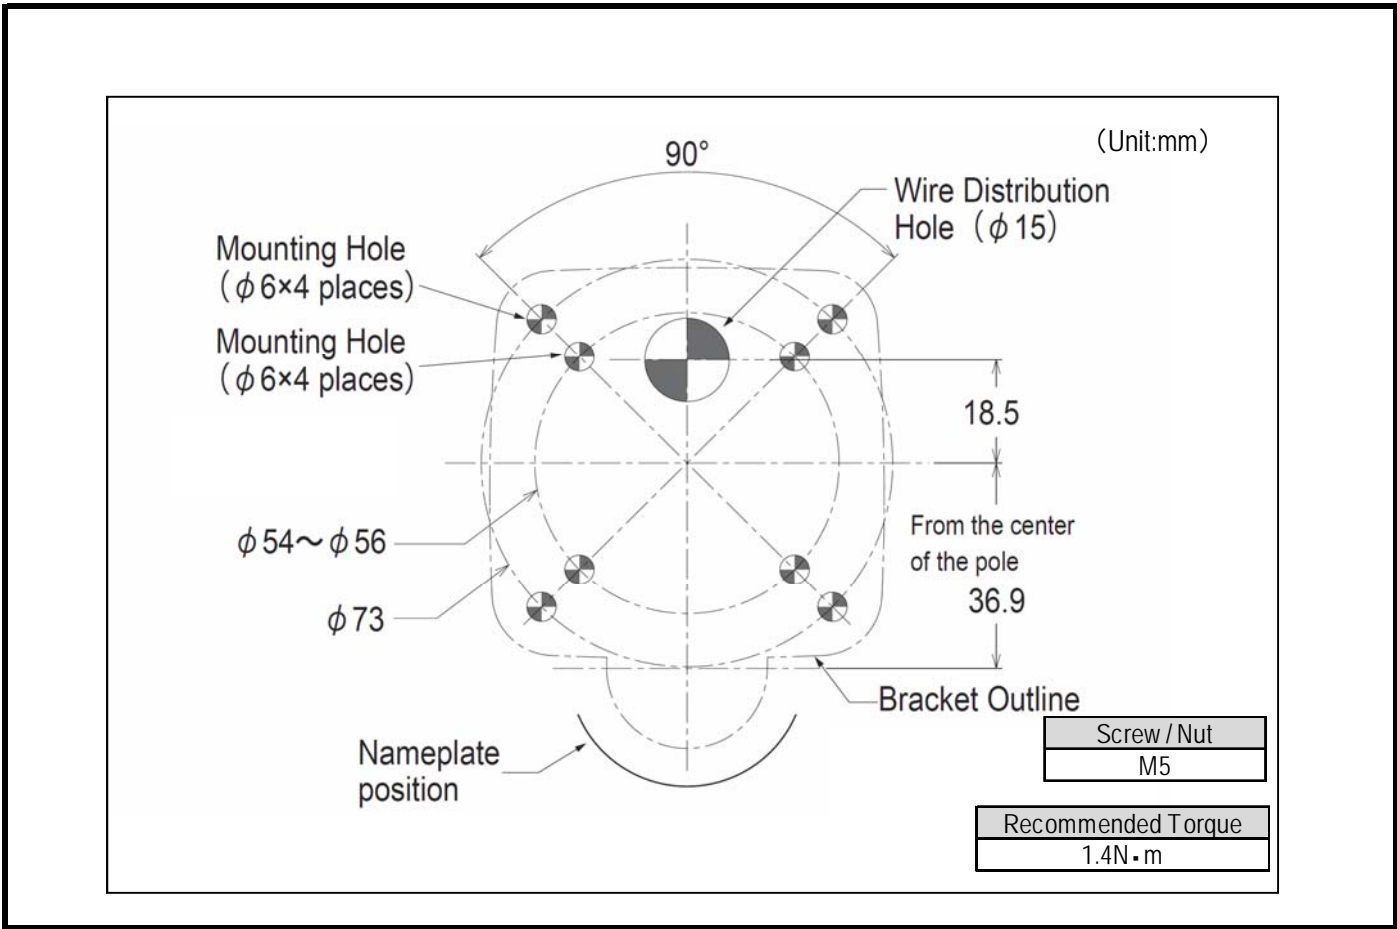

3. Mounting Dimensional Drawing