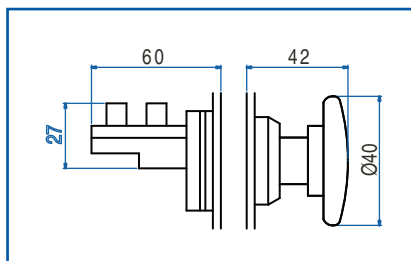

Dimensional Drawings

All dimensions shown in millimeters.
To convert to inches multiply by 0.03937

Mushroom with Key

Mushroom with Indicating Arrows

Mushroom Momentary

Contact Elements

Description

1 Normally Open + 1 Normally Closed
Silver Contacts

Cat. No.

S11

2 Normally Open + 2 Normally Closed
Silver Contacts

S11 + S12

For additional contacts, see diagram at right.

Contact Installation Screws

Type	Dimensions	Used with
SC25	M4 x 25 mm	S11
SC45	M4 x 45 mm	S11 + S12
SC65	M4 x 65 mm	2x S11 + S12
SC90	M4 x 90 mm	2x S11 + 2x S12