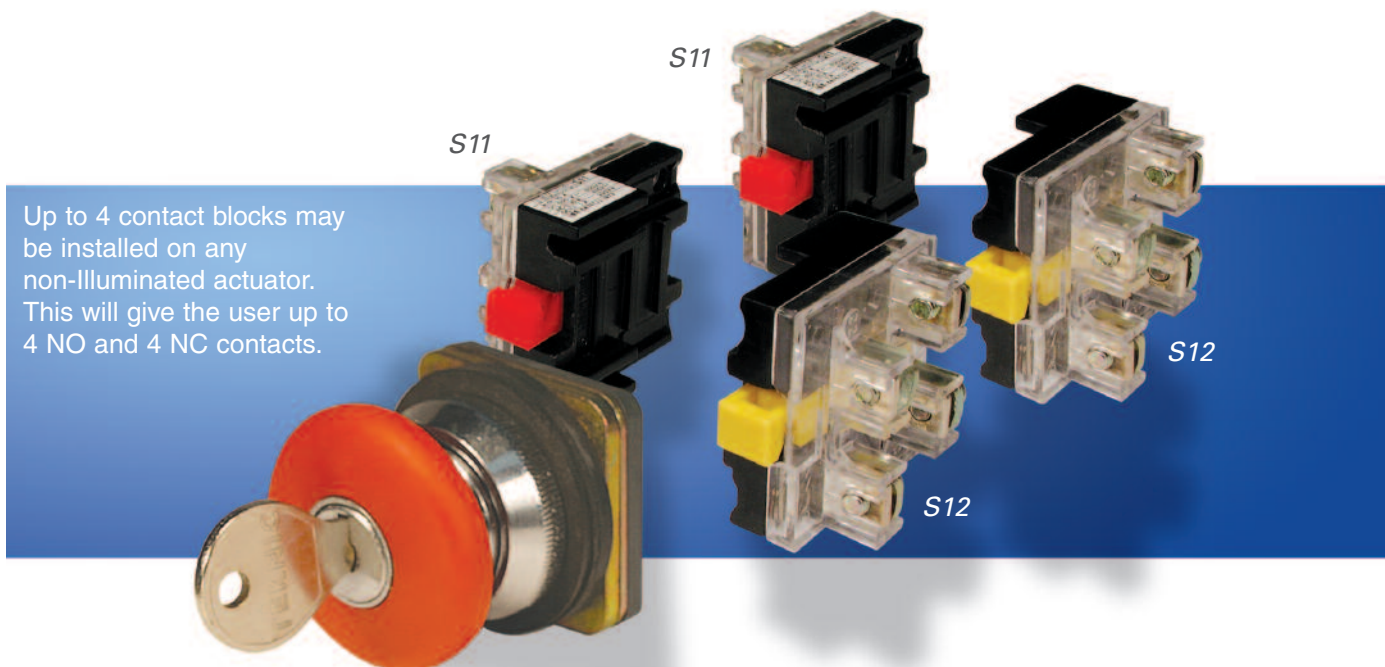

Cat. No.

S11

2 Normally Open + 2 Normally Closed
Silver Contacts

S11 + S12

For additional contacts, see diagram at right.

Contact Installation Screws

Type	Dimensions	Used with
SC25	M4 x 25 mm	S11
SC45	M4 x 45 mm	S11 + S12
SC65	M4 x 65 mm	2x S11 + S12
SC90	M4 x 90 mm	2x S11 + 2x S12

* When using more than two contact blocks, additional screws must be purchased separately (SC65 and SC90).

Exploded Assembly View

Up to 4 contact blocks may be installed on any non-illuminated actuator. This will give the user up to 4 NO and 4 NC contacts.