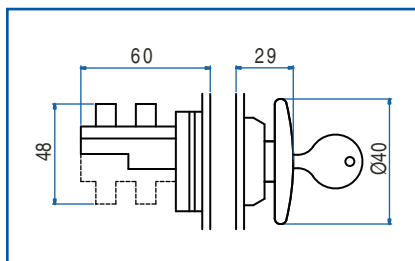

Dimensional Drawings

All dimensions shown in millimeters.
To convert to inches multiply by 0.03937

Mushroom with Key

Mushroom with Indicating Arrows

Mushroom Momentary

Contact Elements

Description

1 Normally Open + 1 Normally Closed
Silver Contacts

Cat. No.

S11

2 Normally Open + 2 Normally Closed
Silver Contacts

S11 + S12

For additional contacts, see diagram at right.

Contact Installation Screws

Type	Dimensions	Used with
SC25	M4 x 25 mm	S11
SC45	M4 x 45 mm	S11 + S12
SC65	M4 x 65 mm	2x S11 + S12
SC90	M4 x 90 mm	2x S11 + 2x S12