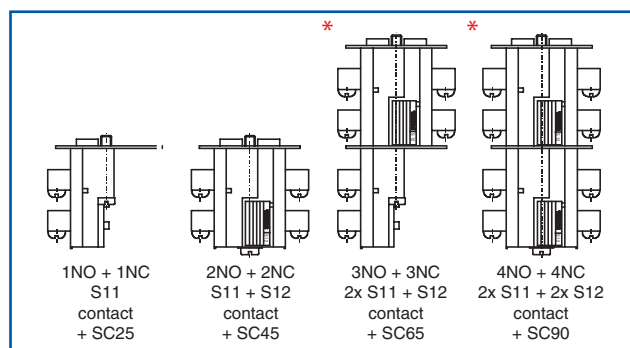

Dimensional Drawings

All dimensions shown in millimeters.
To convert to inches multiply by 0.03937

Mushroom with Key

Mushroom with Indicating Arrows

Mushroom Momentary

Contact Elements

Description

1 Normally Open + 1 Normally Closed
Silver Contacts

Cat. No.

S11

2 Normally Open + 2 Normally Closed
Silver Contacts

S11 + S12

For additional contacts, see diagram at right.

Contact Installation Screws

Type	Dimensions	Used with
SC25	M4 x 25 mm	S11
SC45	M4 x 45 mm	S11 + S12
SC65	M4 x 65 mm	2x S11 + S12
SC90	M4 x 90 mm	2x S11 + 2x S12

* When using more than two contact blocks, additional screws must be purchased separately (SC65 and SC90).

Exploded Assembly View

Up to 4 contact blocks may be installed on any non-illuminated actuator. This will give the user up to 4 NO and 4 NC contacts.