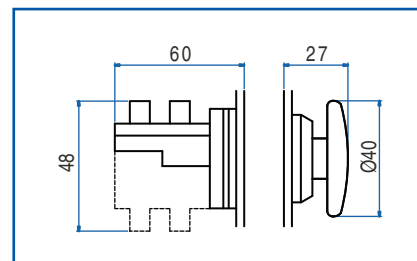

Dimensional Drawings

All dimensions shown in millimeters.
To convert to inches multiply by 0.03937

Mushroom with Key

Mushroom with Indicating Arrows

Mushroom Momentary

Contact Elements

Description

1 Normally Open + 1 Normally Closed
Silver Contacts

Cat. No.

S11

2 Normally Open + 2 Normally Closed
Silver Contacts

S11 + S12

For additional contacts, see diagram at right.

Contact Installation Screws

Type	Dimensions	Used with
SC25	M4 x 25 mm	S11
SC45	M4 x 45 mm	S11 + S12
SC65	M4 x 65 mm	2x S11 + S12
SC90	M4 x 90 mm	2x S11 + 2x S12