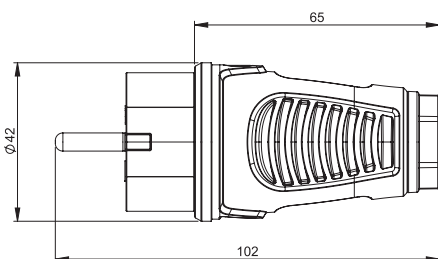

Safety plug: Austrian/German system IP54

contact carriers	polyamide (PA6)	rubber (TPE)
Austrian/German	0511-sr	0512-sr

pack. unit=30 pcs.

Safety plug: dual earthing system IP54

contact carriers	polyamide (PA6)	rubber (TPE)
dual earthing system	0521-sr	0522-sr