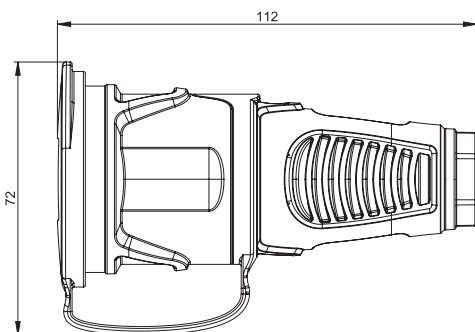

Safety connector: Austrian/German system IP54 with cap

2521-sr

contact carriers	polyamide (PA6)	rubber (TPE)
Austrian/German	2511-sr	2521-sr
Austrian/German with child protection	2511-src	–

pack. unit=20 pcs.

Safety connector: French/Belgian system IP54 with cap

contact carriers	polyamide (PA6)	rubber (TPE)
French/Belgian	2411-srw	–
French/Belgian with child protection	2411-srcw	–

pack. unit=20 pcs.

Connector IP54 with hinged lid