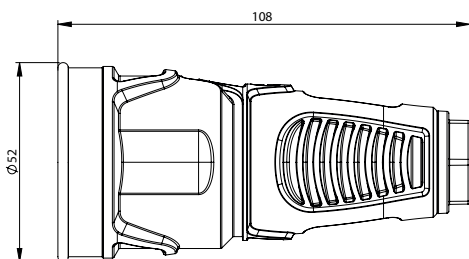

Safety connector: Austrian/German system IP20

contact carriers	polyamide (PA6)	rubber (TPE)
Austrian/German	2510-sr	2520-sr
Austrian/German with child protection	2510-src	–

pack. unit=20 pcs.

Safety connector: French/Belgian system IP20