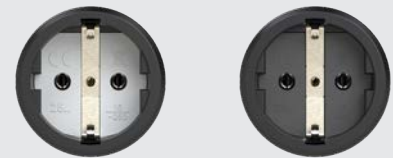

Safety connector: Austrian/German system IP54 with hinged lid

contact carriers	polyamide (PA6)	rubber (TPE)
Austrian/German	2512-sr	2522-sr
Austrian/German with child protection	2512-src	–

pack. unit=20 pcs.