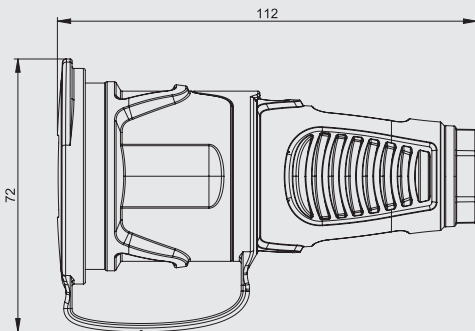

Safety connector: Austrian/German system IP54 with cap

2521-sr

contact carriers	polyamide (PA6)	rubber (TPE)
Austrian/German	2511-sr	2521-sr
Austrian/German with child protection	2511-src	–

pack. unit=20 pcs.