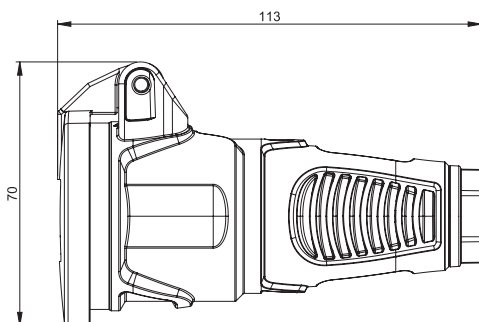

Safety connector: French/Belgian system IP54 with hinged lid

contact carriers	polyamide (PA6)	rubber (TPE)
French/Belgian	2412-srw	–
French/Belgian with child protection	2412-srcw	–

pack. unit=20 pcs.