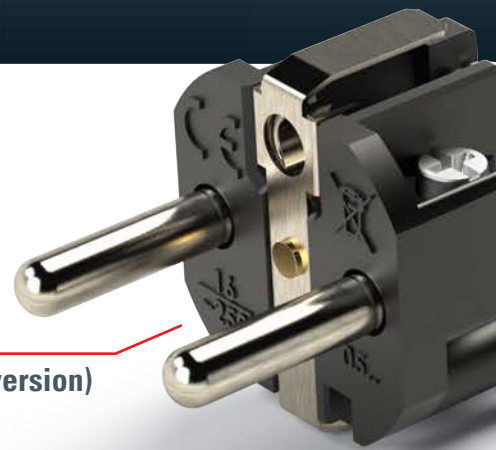

Optimum **cable entry** with **bend protection** (membrane seal)

Reinforcing ring (extends the life span of the cable entry)

STRONG

TAURUS [lat.] - THE BULL

2x8

COLOUR VARIATIONS

Standard version
housing black / ring red

QUICK AND EASY ASSEMBLY

- ✓ easy disassembly of housing
- ✓ large connection area
- ✓ simple mounting of the contact carriers
- ✓ internal strain relief
- ✓ easy to use cable clamp elements (open screws)
- ✓ all contact screws can be adjusted from a single direction