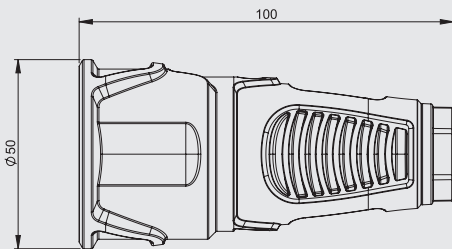

Safety connector: Austrian/German system IP20

contact carriers	polyamide (PA6)	rubber (TPE)
Austrian/German	2510-sr	2520-sr
Austrian/German with child protection	2510-src	–

pack. unit=20 pcs.