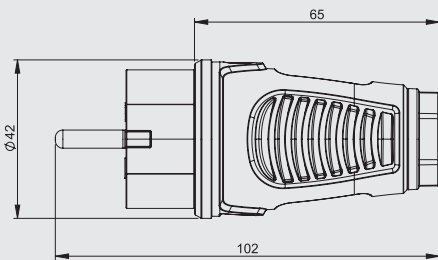

Safety plug: Austrian/German system IP54

contact carriers	polyamide (PA6)	rubber (TPE)
Austrian/German	0511-sr	0512-sr

pack. unit=30 pcs.