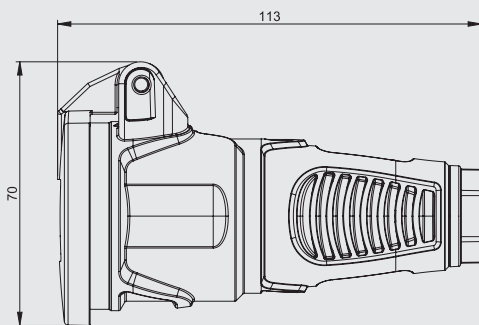

Safety connector: Austrian/German system IP54 with hinged lid

contact carriers	polyamide (PA6)	rubber (TPE)
Austrian/German	2512-sr	2522-sr
Austrian/German with child protection	2512-src	–

pack. unit=20 pcs.