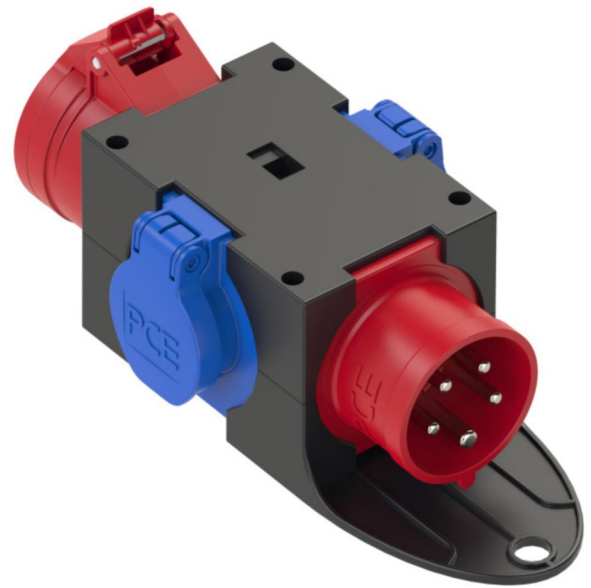

## PCE data sheet

article#	<b>9430452</b>
article description	<b>Mobilverteiler Kunststoff Baureihe ST.ANTON 16/5 2xSSD PW16/5 m.B. IP44</b>
description long	thermoplastic mobile distribution box tpye ST.ANTON new IP44 with handle 1xCEE-plug 16A 5p 400V phase inverter 1xCEE-socket 16A 5p 400V protected with pre-fuse of supply line 2xSK-sockets 16A 250V IP54 protected with pre-fuse of supply line distribution box is ready wired for using
GTIN (EAN)	9003399304521
country of origin	AT
customs number	85366990
net weight	0.550 kg
packaging quantity	2

ETIM 7.0	EC000379
CEE socket outlet 16 A	1x16A5p400V
Number of socket outlets with protective contact	2
Protection	None
Earth leakage switch	None
Material housing	Plastic
Contact material	CuZn
Power supply/connection possibility	Built-up plug
Type of mains connection	CEE 16 A
Handling	Portable
Degree of protection (IP)	IP44
Colour	Black
Height	80 mm
Width	115 mm
Depth	78 mm