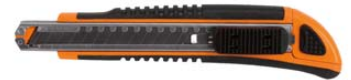

PROFESSIONAL KNIFE

566.00	automatic-safety model metal body	4	566009
566.05	changing of blades without tools metal body - with 5 blades included	4	566054
566.11	blade self loading system - 3 blades positions - with 5 blades included	2	566115

PROFESSIONAL CUTTER

With retractable snap-off blade and safety stop

566.12	25 mm blade - metal guide blade and non-slip handle	12	566122
566.14	9 mm blade - metal guide blade and non-slip handle with 3 blades included	24	566146
566.16	18 mm blade - metal guide blade and non-slip handle with 3 blades included	24	566160

CUTTER - In display box

Positive blade auto lock - Blade storage lock with **3** blades -
Blade self loading system

566.17	9 mm blade - with metal guide blade and bi-material body with 3 blades included	12	566177
566.18	18 mm blade - with metal guide blade and bi-material body with 3 blades included	12	566184