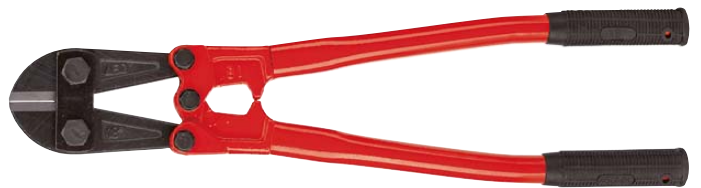

**DIAGONAL CUTTING NIPPER**

Chrome Vanadium steel. Satin finished. Anatomic TPR handle. Anti-slip grip

ref.	description	☐	ean
<b>PGT483</b>	160 mm - 6"	6	089737

**TOWER PINCER**

Chrome Vanadium steel. Satin finished. Anatomic TPR handle. Anti-slip grip

ref.	description	☐	ean
<b>PGT489</b>	220 mm - 9"	6	089744

**ADJUSTABLE GROOVE JOINT PLIER**

Chrome Vanadium steel. Satin finished. Anatomic TPR handle. Anti-slip grip

ref.	description	☐	ean
<b>PGT495</b>	250 mm - 10"	6	089751

**SWEDISH PIPE WRENCH**

Chrome Vanadium steel. 45° angled jaws

ref.	description	☐	ean
<b>PGT501</b>	1"	1	089768
<b>PGT507</b>	1" 1/2	1	089775

**BOLT CUTTER**

ref.	description	☐	ean
<b>PGT513</b>	250 mm - 10"	1	089782

**BOLT CUTTER**

ref.	description	☐	ean
<b>PGT519</b>	450 mm - 18"	1	089799

**COMBINATION CIRCLIP PLIER SET 4 PCS FOR INSIDE OR OUTSIDE CIRCLIPS**

ref.	description	☐	ean
<b>PGT525</b>	2 x straight 180° heads, 1 x 90° head, 1 x 45° head	6	089805