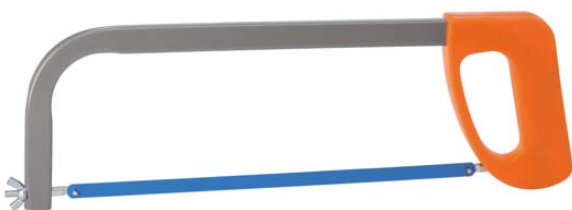

**JUNIOR HACKSAW**

ref.	description	cube	ean
<b>PGT621</b>	blade 150 mm - for metal	12	089898

**JUNIOR HACKSAW SPARE BLADES 12 PCS**

ref.	description	cube	ean
<b>PGT623</b>	150 mm - for metal	20	089904

**HACKSAW BLADE HOLDER**

ref.	description	cube	ean
<b>PGT627</b>	blade 300 mm - for metal	12	089911

**HACKSAW**

ref.	description	cube	ean
<b>PGT630</b>	blade 300 mm - for metal	12	089928

**HACKSAW SPARE BLADES 10 PCS**

ref.	description	cube	ean
<b>PGT633</b>	300 mm - for metal	24	089935

**HAND SAW FOR WOOD**

Anatomic TPR handle. Anti-slip grip

ref.	description	cube	ean
<b>PGT637</b>	350 mm	6	089942

**METAL SHEARS - STRAIGHT BLADES**

Anatomic TPR handle. Anti-slip grip

ref.	description	cube	ean
<b>PGT640</b>	250 mm	6	089959

**GARDEN SHEARS**

SK2 steel blade

ref.	description	cube	ean
<b>PGT644</b>	210 mm	6	089966

**GARDEN HAND SAW**

Mn65 steel blade. Block-blade button and double safety position. Anatomic TPR handle. Anti-slip grip