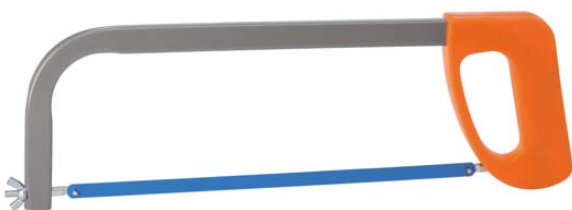

JUNIOR HACKSAW

ref.	description	cube	ean
PGT621	blade 150 mm - for metal	12	089898

JUNIOR HACKSAW SPARE BLADES 12 PCS

ref.	description	cube	ean
PGT623	150 mm - for metal	20	089904

HACKSAW BLADE HOLDER

ref.	description	cube	ean
PGT627	blade 300 mm - for metal	12	089911

HACKSAW

ref.	description	cube	ean
PGT630	blade 300 mm - for metal	12	089928

HACKSAW SPARE BLADES 10 PCS

ref.	description	cube	ean
PGT633	300 mm - for metal	24	089935

HAND SAW FOR WOOD

Anatomic TPR handle. Anti-slip grip

ref.	description	cube	ean
PGT637	350 mm	6	089942

METAL SHEARS - STRAIGHT BLADES

Anatomic TPR handle. Anti-slip grip

ref.	description	cube	ean
PGT640	250 mm	6	089959

GARDEN SHEARS

SK2 steel blade

ref.	description	cube	ean
PGT644	210 mm	6	089966

GARDEN HAND SAW

Mn65 steel blade. Block-blade button and double safety position. Anatomic TPR handle. Anti-slip grip

ref.	description	cube	ean
PGT648	180 mm	10	089973

MINI METAL BLOCK PLANE WITH STEEL BLADE