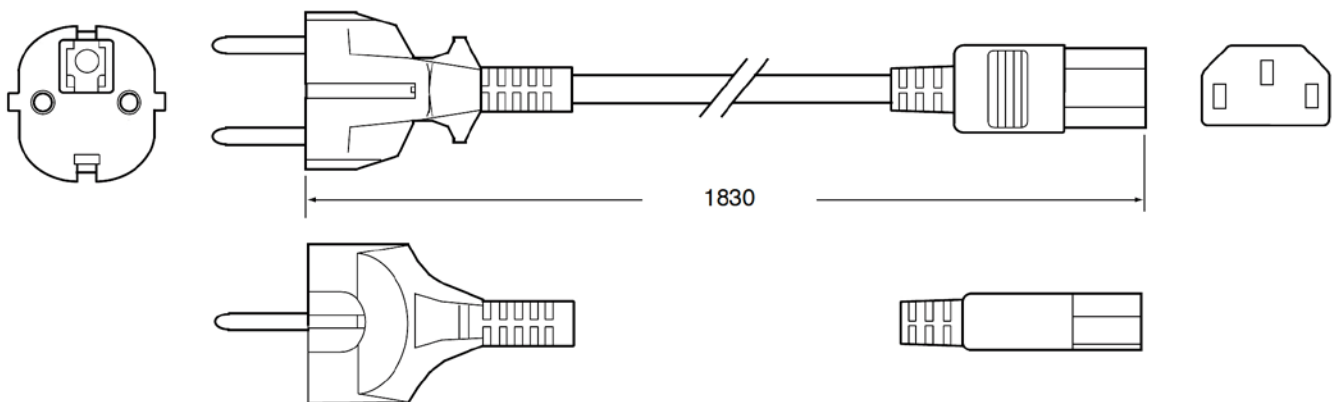

AC30UEU – Three Wire Power Cord for Continental Europe

Specifications

- Plug Type: CEE 7VII
- Wire Size 0.75mm²
- Amperage Rating: 6A
- Connector: IEC320 C13
- Temperature: 70°C
- Voltage Rating: 250V

Safety Approvals

- CE BEC
- DVE
- GOST
- KEMA
- NF
- SEMKO
- DEMKO
- FIMKO
- IMQ
- NEMKO
- ÖVE

Dimension Diagram Unit: mm

Adapters

PSA120U-120L6
PSA120U-240L6
PSA120U-480L6
PSA120U-540L6
PSA120U-560L6
PSAA18U-120L6
PSAA18U-150L6
PSAA18U-240L6
PSAA18U-480L6
PSAC30U-050L6
PSAC30U-090L6
PSAC30U-120L6
PSAC30U-240L6
PSAC30U-480L6
PSAC30U-560L6
PSC75U-480
PSC75U-560