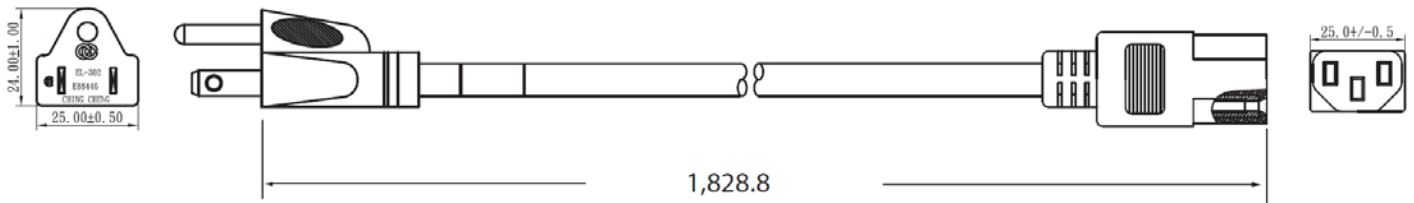

AC30UNA – Three Wire Power Cord for North America

Specifications

- Plug Type: NEMA 5-15P
- Wire Size 18AWG
- Amperage Rating: 10A
- Connector: IEC320 C13
- Temperature: 60°C
- Voltage Rating: 125V

Safety Approvals

- CSA
- UL

Dimension Diagram Unit: mm

Adapters

PSA120U-120L6
PSA120U-240L6
PSA120U-480L6
PSA120U-540L6
PSA120U-560L6
PSAA18U-120L6
PSAA18U-150L6
PSAA18U-240L6
PSAA18U-480L6
PSAC30U-050L6
PSAC30U-090L6
PSAC30U-120L6
PSAC30U-240L6
PSAC30U-480L6
PSAC30U-560L6
PSC75U-480
PSC75U-560