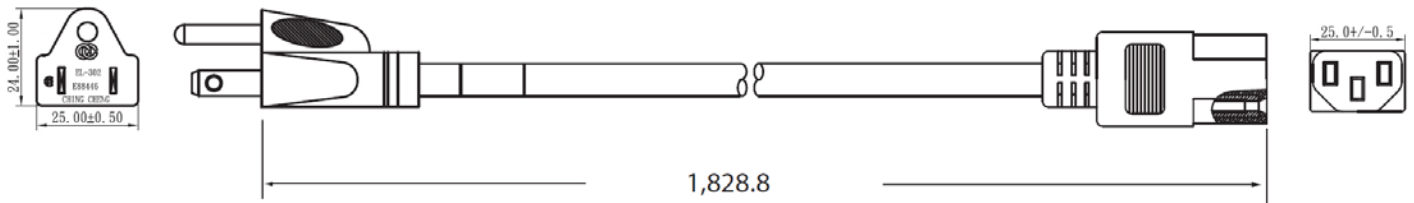

Dimension Diagram Unit: mm