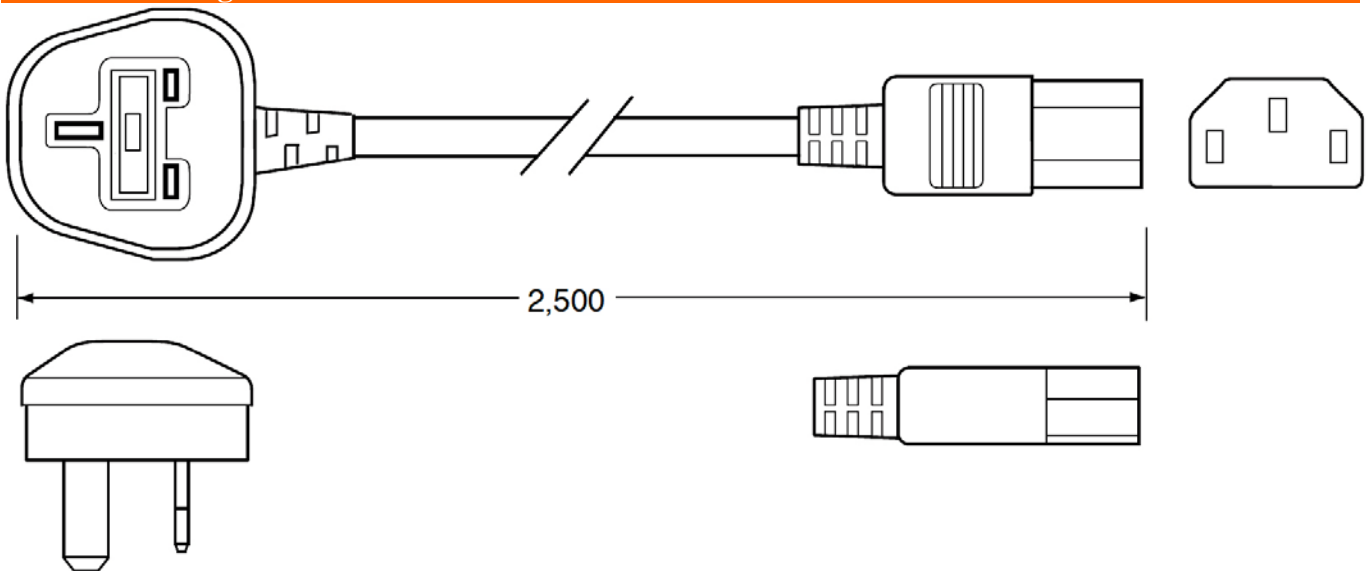

Dimension Diagram Unit: mm

Phihong is not responsible for any error, and reserves the right to make changes without notice. Please visit our website at www.phihong.com for the most up-to-date specifications and contact information.