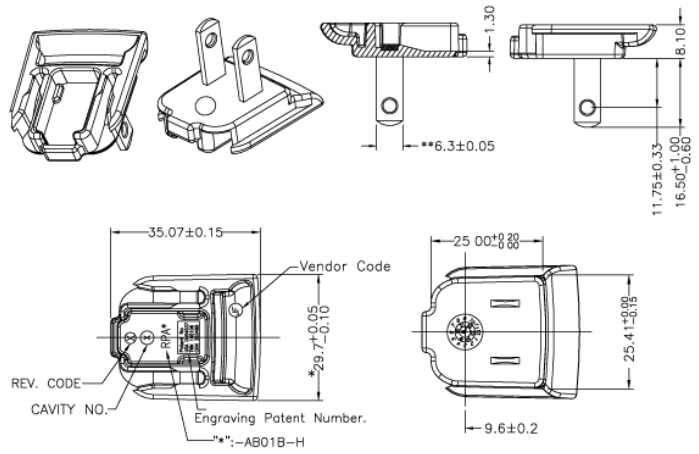

RPA-AB01B-H- US Clip

Dimension Drawing Unit: mm

RPB-AB01B-H- Brazil Clip

Dimension Drawing Unit: mm

RPC-AB01B-H- China Clip

Dimension Drawing Unit: mm

RPE-AB01B-H- Europe Clip

Dimension Drawing Unit: mm

RPH-AB01B-H - Korea Clip

Dimension Drawing Unit: mm

RPI-AB01B-H - India Clip

Dimension Drawing Unit: mm

RPK-AB01B-H – UK Clip

Dimension Drawing Unit: mm

RPN-AB01B-H – Argentina Clip

Dimension Drawing Unit: mm

RPS-AB01B-H – Australia Clip

Dimension Drawing Unit: mm

RPBAG-AB01B-H

Product package comes with RPA-AB01B-H, RPE-AB01B-H, RPK-AB01B-H and RPS-AB01B-H interchangeable clips in a plastic bag.

X-ON Electronics