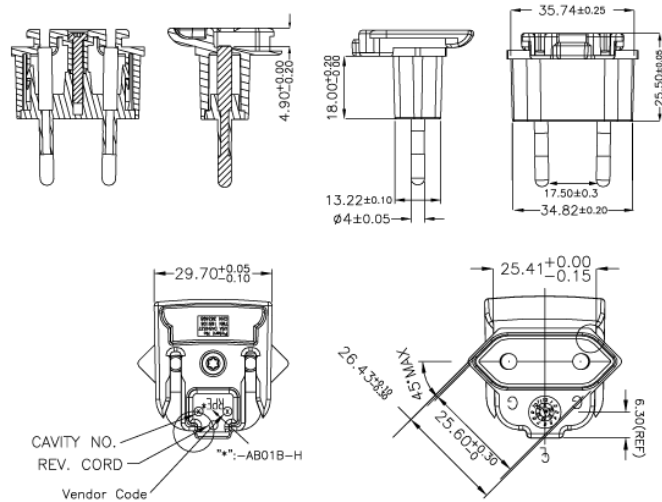

RPA-AB01B-H- US Clip

Dimension Drawing Unit: mm

RPB-AB01B-H- Brazil Clip

Dimension Drawing Unit: mm

RPC-AB01B-H- China Clip

Dimension Drawing Unit: mm

RPE-AB01B-H- Europe Clip

Dimension Drawing Unit: mm

RPH-AB01B-H - Korea Clip

Dimension Drawing Unit: mm

RPI-AB01B-H - India Clip

Dimension Drawing Unit: mm

RPK-AB01B-H – UK Clip

Dimension Drawing Unit: mm

RPN-AB01B-H – Argentina Clip

Dimension Drawing Unit: mm

RPS-AB01B-H – Australia Clip

Dimension Drawing Unit: mm

RPBAG-AB01B-H

Product package comes with RPA-AB01B-H, RPE-AB01B-H, RPK-AB01B-H and RPS-AB01B-H interchangeable clips in a plastic bag.

X-ON Electronics