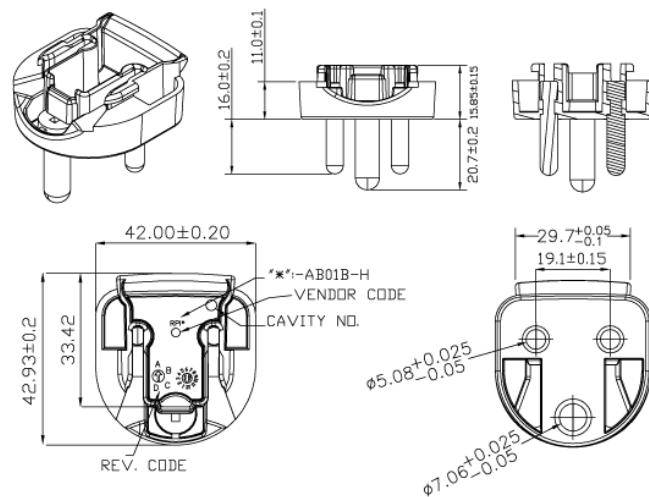

RPA-AB01B-H- US Clip

Dimension Drawing Unit: mm

RPB-AB01B-H- Brazil Clip

Dimension Drawing Unit: mm

RPC-AB01B-H- China Clip

Dimension Drawing Unit: mm

RPE-AB01B-H- Europe Clip

Dimension Drawing Unit: mm

RPH-AB01B-H - Korea Clip

Dimension Drawing Unit: mm

RPI-AB01B-H - India Clip

Dimension Drawing Unit: mm

RPK-AB01B-H – UK Clip

Dimension Drawing Unit: mm

RPN-AB01B-H – Argentina Clip

Dimension Drawing Unit: mm

RPS-AB01B-H – Australia Clip

Dimension Drawing Unit: mm

RPBAG-AB01B-H

Product package comes with RPA-AB01B-H, RPE-AB01B-H, RPK-AB01B-H and RPS-AB01B-H interchangeable clips in a plastic bag.

X-ON Electronics