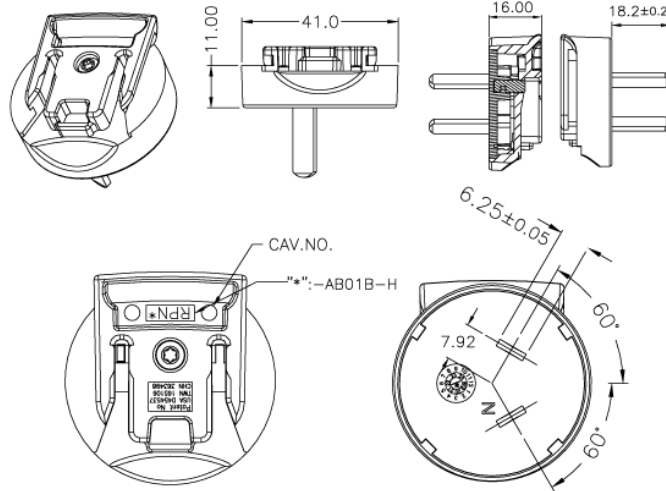

RPA-AB01B-H- US Clip

Dimension Drawing Unit: mm

RPB-AB01B-H- Brazil Clip

Dimension Drawing Unit: mm

RPC-AB01B-H- China Clip

Dimension Drawing Unit: mm

RPE-AB01B-H- Europe Clip

Dimension Drawing Unit: mm

RPH-AB01B-H - Korea Clip

Dimension Drawing Unit: mm

RPI-AB01B-H - India Clip

Dimension Drawing Unit: mm

RPK-AB01B-H – UK Clip

Dimension Drawing Unit: mm

RPN-AB01B-H – Argentina Clip

Dimension Drawing Unit: mm

RPS-AB01B-H – Australia Clip

Dimension Drawing Unit: mm

RPBAG-AB01B-H

Product package comes with RPA-AB01B-H, RPE-AB01B-H, RPK-AB01B-H and RPS-AB01B-H interchangeable clips in a plastic bag.

X-ON Electronics