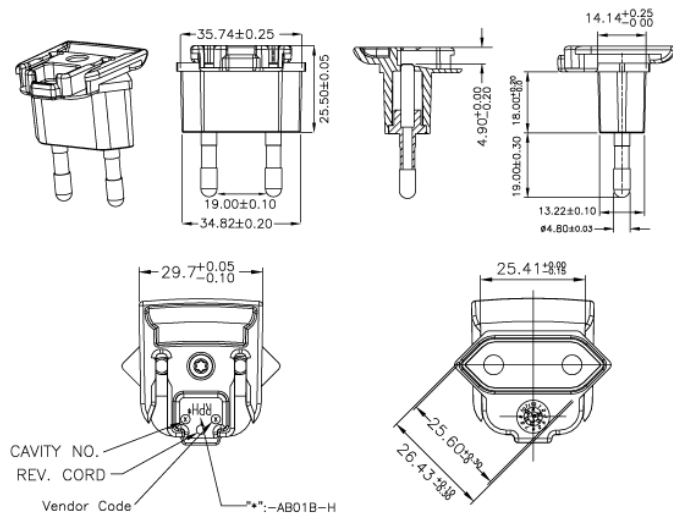

RPA-AB01B-H- US Clip

Dimension Drawing Unit: mm

RPB-AB01B-H- Brazil Clip

Dimension Drawing Unit: mm

RPC-AB01B-H- China Clip

Dimension Drawing Unit: mm

RPE-AB01B-H- Europe Clip

Dimension Drawing Unit: mm

RPH-AB01B-H - Korea Clip

Dimension Drawing Unit: mm

RPI-AB01B-H - India Clip

Dimension Drawing Unit: mm

RPK-AB01B-H – UK Clip

Dimension Drawing Unit: mm

RPN-AB01B-H – Argentina Clip

Dimension Drawing Unit: mm

RPS-AB01B-H – Australia Clip

Dimension Drawing Unit: mm

RPBAG-AB01B-H

Product package comes with RPA-AB01B-H, RPE-AB01B-H, RPK-AB01B-H and RPS-AB01B-H interchangeable clips in a plastic bag.

X-ON Electronics