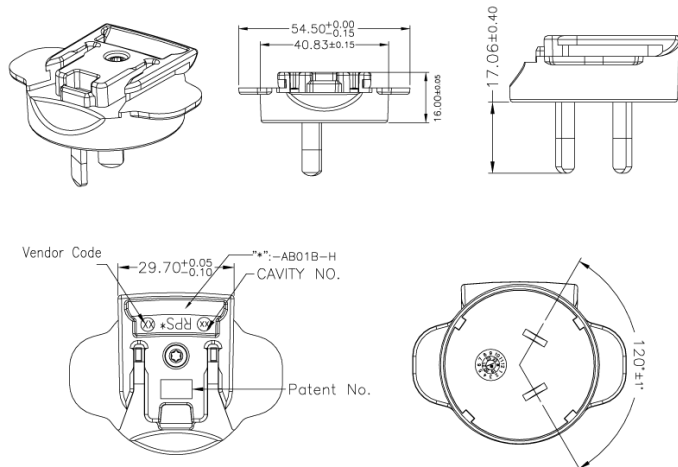

RPA-AB01B-H- US Clip

Dimension Drawing Unit: mm

RPB-AB01B-H- Brazil Clip

Dimension Drawing Unit: mm

RPC-AB01B-H- China Clip

Dimension Drawing Unit: mm

RPE-AB01B-H- Europe Clip

Dimension Drawing Unit: mm

RPH-AB01B-H - Korea Clip

Dimension Drawing Unit: mm

RPI-AB01B-H - India Clip

Dimension Drawing Unit: mm

RPK-AB01B-H – UK Clip

Dimension Drawing Unit: mm

RPN-AB01B-H – Argentina Clip

Dimension Drawing Unit: mm

RPS-AB01B-H – Australia Clip

Dimension Drawing Unit: mm

RPBAG-AB01B-H

Product package comes with RPA-AB01B-H, RPE-AB01B-H, RPK-AB01B-H and RPS-AB01B-H interchangeable clips in a plastic bag.

X-ON Electronics