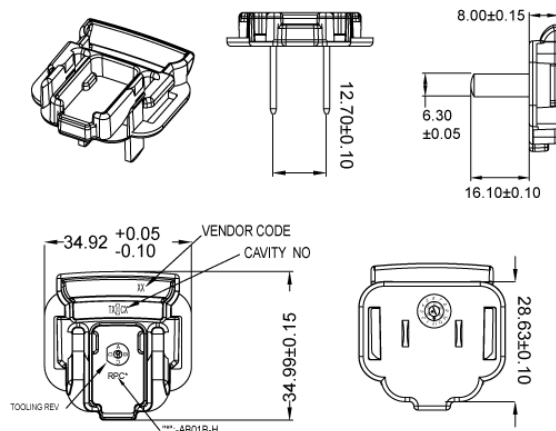

RPA-AB01B-H- US Clip

Dimension Drawing Unit: mm

RPB-AB01B-H- Brazil Clip

Dimension Drawing Unit: mm

RPC-AB01B-H- China Clip

Dimension Drawing Unit: mm

RPE-AB01B-H- Europe Clip

Dimension Drawing Unit: mm

RPH-AB01B-H - Korea Clip

Dimension Drawing Unit: mm

RPI-AB01B-H - India Clip

Dimension Drawing Unit: mm

RPK-AB01B-H – UK Clip

Dimension Drawing Unit: mm

RPN-AB01B-H – Argentina Clip

Dimension Drawing Unit: mm

RPS-AB01B-H – Australia Clip

Dimension Drawing Unit: mm

RPBAG-AB01B-H

Product package comes with RPA-AB01B-H, RPE-AB01B-H, RPK-AB01B-H and RPS-AB01B-H interchangeable clips in a plastic bag.

X-ON Electronics