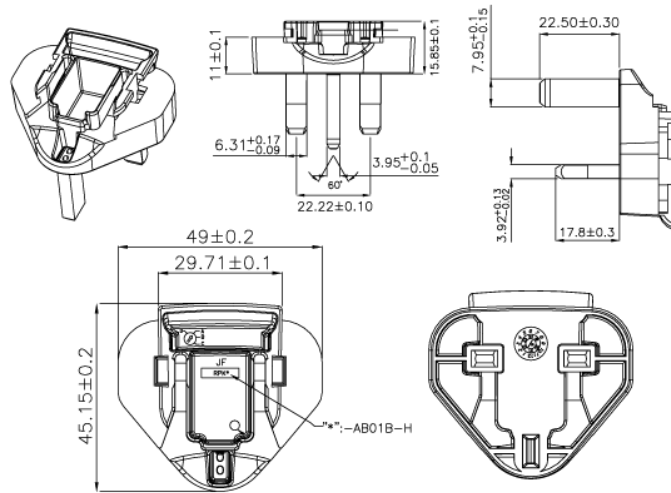

RPA-AB01B-H- US Clip

Dimension Drawing Unit: mm

RPB-AB01B-H- Brazil Clip

Dimension Drawing Unit: mm

RPC-AB01B-H- China Clip

Dimension Drawing Unit: mm

RPE-AB01B-H- Europe Clip

Dimension Drawing Unit: mm

RPH-AB01B-H - Korea Clip

Dimension Drawing Unit: mm

RPI-AB01B-H - India Clip

Dimension Drawing Unit: mm

RPK-AB01B-H – UK Clip

Dimension Drawing Unit: mm

RPN-AB01B-H – Argentina Clip

Dimension Drawing Unit: mm

RPS-AB01B-H – Australia Clip

Dimension Drawing Unit: mm

RPBAG-AB01B-H

Product package comes with RPA-AB01B-H, RPE-AB01B-H, RPK-AB01B-H and RPS-AB01B-H interchangeable clips in a plastic bag.

X-ON Electronics