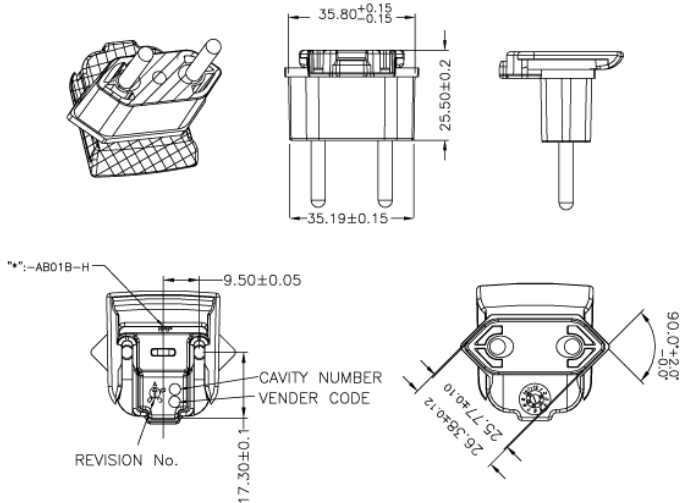

RPA-AB01B-H- US Clip

Dimension Drawing Unit: mm

RPB-AB01B-H- Brazil Clip

Dimension Drawing Unit: mm

RPC-AB01B-H- China Clip

Dimension Drawing Unit: mm

RPE-AB01B-H- Europe Clip

Dimension Drawing Unit: mm

RPH-AB01B-H - Korea Clip

Dimension Drawing Unit: mm

RPI-AB01B-H - India Clip

Dimension Drawing Unit: mm

RPK-AB01B-H – UK Clip

Dimension Drawing Unit: mm

RPN-AB01B-H – Argentina Clip

Dimension Drawing Unit: mm

RPS-AB01B-H – Australia Clip

Dimension Drawing Unit: mm

RPBAG-AB01B-H

Product package comes with RPA-AB01B-H, RPE-AB01B-H, RPK-AB01B-H and RPS-AB01B-H interchangeable clips in a plastic bag.

X-ON Electronics