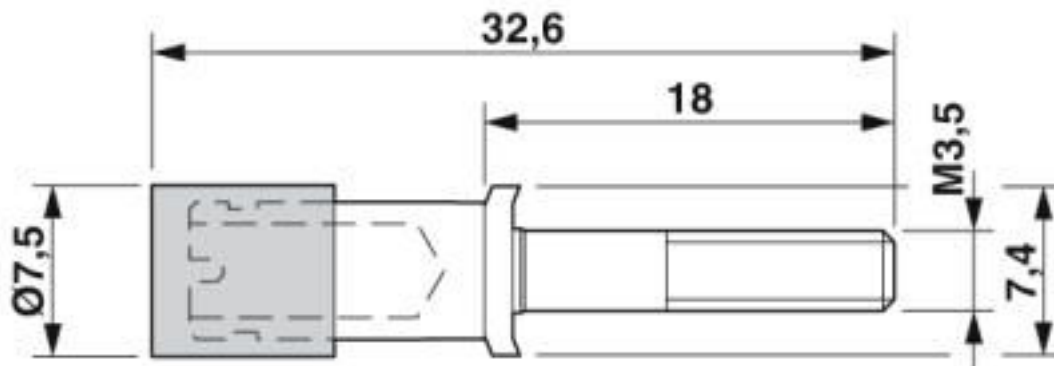

Female test connector - PSBJ 3,5/18/7 RD - 0310321

Dimensional drawing

Classifications

eCl@ss

eCl@ss 10.0.1	27141148
eCl@ss 4.0	27141100
eCl@ss 4.1	27141100
eCl@ss 5.0	27141100
eCl@ss 5.1	27141100
eCl@ss 6.0	27141100
eCl@ss 7.0	27141148
eCl@ss 8.0	27141148
eCl@ss 9.0	27141148

ETIM

ETIM 2.0	EC000897
ETIM 3.0	EC000897
ETIM 4.0	EC002255
ETIM 5.0	EC002555
ETIM 6.0	EC002555
ETIM 7.0	EC002555

UNSPSC

UNSPSC 6.01	30211812
UNSPSC 7.0901	39121410
UNSPSC 11	39121411
UNSPSC 12.01	39121411
UNSPSC 13.2	20122006
UNSPSC 18.0	20122006
UNSPSC 19.0	20122006
UNSPSC 20.0	20122006
UNSPSC 21.0	20122006