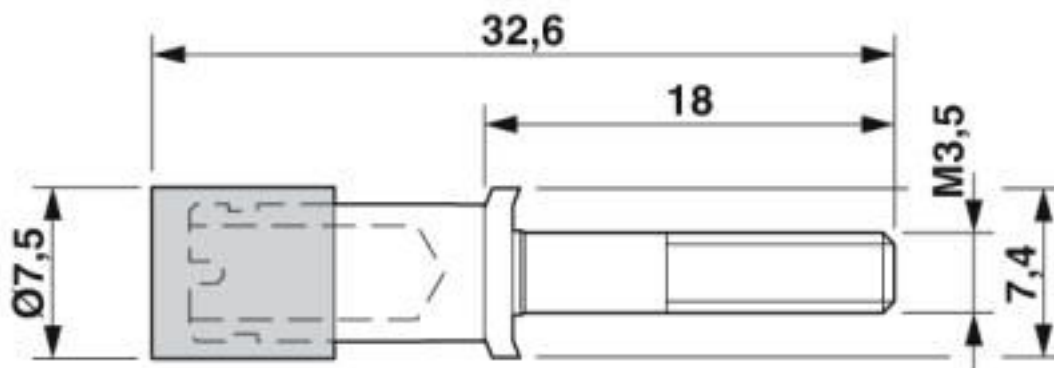

Female test connector - PSBJ 3,5/18/7 GN - 0310350

Dimensional drawing

Classifications

eCl@ss

eCl@ss 10.0.1	27141148
eCl@ss 4.0	27141100
eCl@ss 4.1	27141100
eCl@ss 5.0	27141100
eCl@ss 5.1	27141100
eCl@ss 6.0	27141100
eCl@ss 7.0	27141148
eCl@ss 8.0	27141148
eCl@ss 9.0	27141148

ETIM

ETIM 2.0	EC000897
ETIM 3.0	EC000897
ETIM 4.0	EC002255
ETIM 5.0	EC002555
ETIM 6.0	EC002555
ETIM 7.0	EC002555

UNSPSC

UNSPSC 6.01	30211812
UNSPSC 7.0901	39121410
UNSPSC 11	39121411
UNSPSC 12.01	39121411
UNSPSC 13.2	20122006
UNSPSC 18.0	20122006
UNSPSC 19.0	20122006
UNSPSC 20.0	20122006
UNSPSC 21.0	20122006