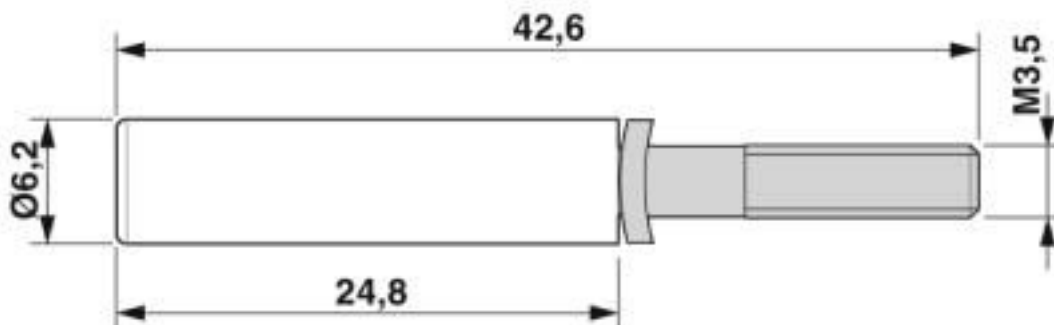

Female test connector - PSBJ-URTK/S YE - 0311731

Dimensional drawing

Classifications

eCl@ss

eCl@ss 10.0.1	27440313
eCl@ss 4.0	27141100
eCl@ss 4.1	27141100
eCl@ss 5.0	27141100
eCl@ss 5.1	27141100
eCl@ss 6.0	27141100
eCl@ss 7.0	27440313
eCl@ss 8.0	27440313
eCl@ss 9.0	27440313

ETIM

ETIM 2.0	EC000489
ETIM 3.0	EC000489
ETIM 4.0	EC002255
ETIM 5.0	EC002255
ETIM 6.0	EC002255
ETIM 7.0	EC002255

UNSPSC

UNSPSC 6.01	30211812
UNSPSC 7.0901	39121410
UNSPSC 11	39121411
UNSPSC 12.01	39121411
UNSPSC 13.2	39121410
UNSPSC 18.0	39121410
UNSPSC 19.0	39121410
UNSPSC 20.0	39121410
UNSPSC 21.0	39121410