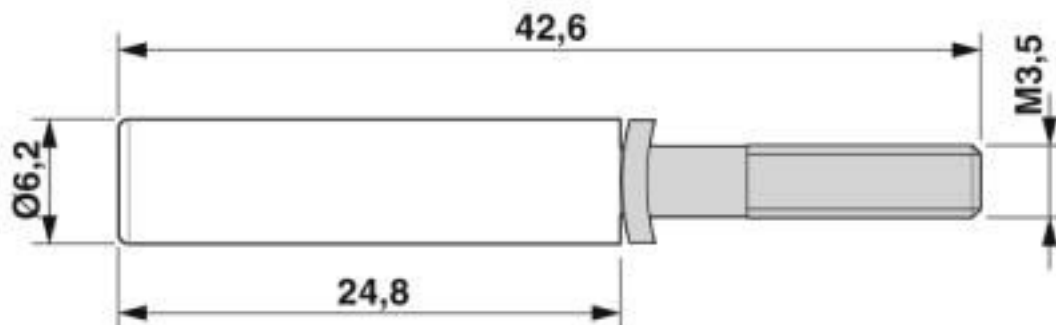

Female test connector - PSBJ-URTK/S VT - 0311773

Dimensional drawing

Classifications

eCl@ss

eCl@ss 10.0.1	27440313
eCl@ss 4.0	27141100
eCl@ss 4.1	27141100
eCl@ss 5.0	27141100
eCl@ss 5.1	27141100
eCl@ss 6.0	27141100
eCl@ss 7.0	27440313
eCl@ss 8.0	27440313
eCl@ss 9.0	27440313

ETIM

ETIM 2.0	EC000489
ETIM 3.0	EC000489
ETIM 4.0	EC002255
ETIM 5.0	EC002255
ETIM 6.0	EC002255
ETIM 7.0	EC002255

UNSPSC

UNSPSC 6.01	30211812
UNSPSC 7.0901	39121410
UNSPSC 11	39121411
UNSPSC 12.01	39121411
UNSPSC 13.2	39121410
UNSPSC 18.0	39121410
UNSPSC 19.0	39121410
UNSPSC 20.0	39121410
UNSPSC 21.0	39121410