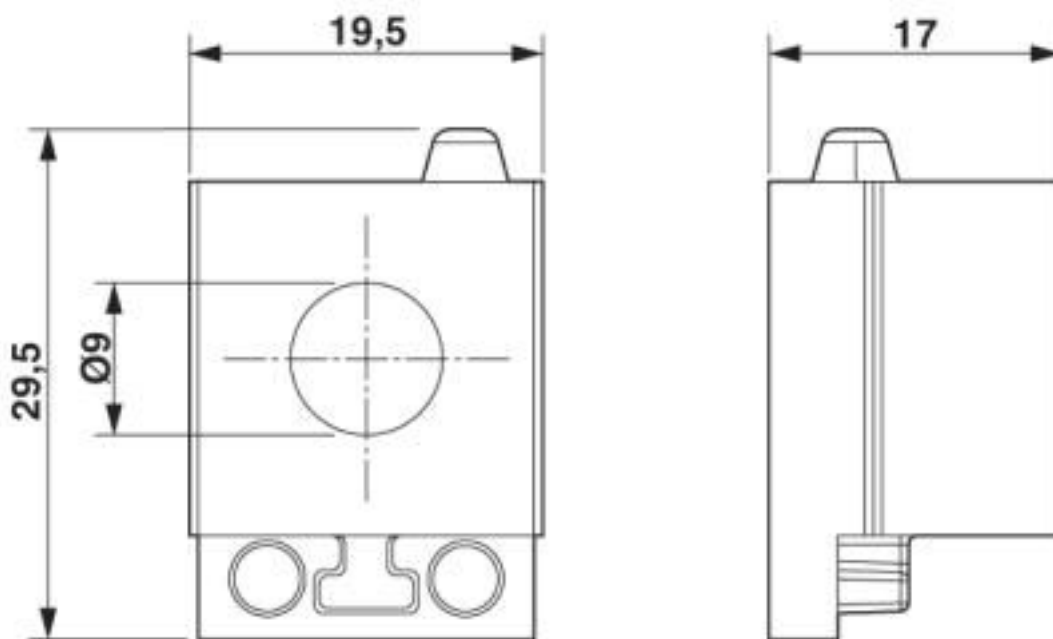

Cable sleeve, no. of conductors: 1, length: 29.5 mm, width: 19.5 mm, height: 17 mm, external cable diameter: 1x 8 mm ... 9 mm , color: black

Product Description

Slotted cable sleeve

Key Commercial Data

Packing unit	10 pc
GTIN	 4 046356 674683
GTIN	4046356674683

Technical data

Dimensions

External cable diameter	1x 8 mm ... 9 mm
Length	29.5 mm
Width	19.5 mm
Height	17 mm

Ambient conditions

Degree of protection	IP54
Ambient temperature (operation)	-40 °C ... 125 °C (static)

Technical data

Environmental Product Compliance

	No hazardous substances above threshold values
--	--

Drawings

Dimensional drawing

Dimensional drawing

Classifications

eCl@ss