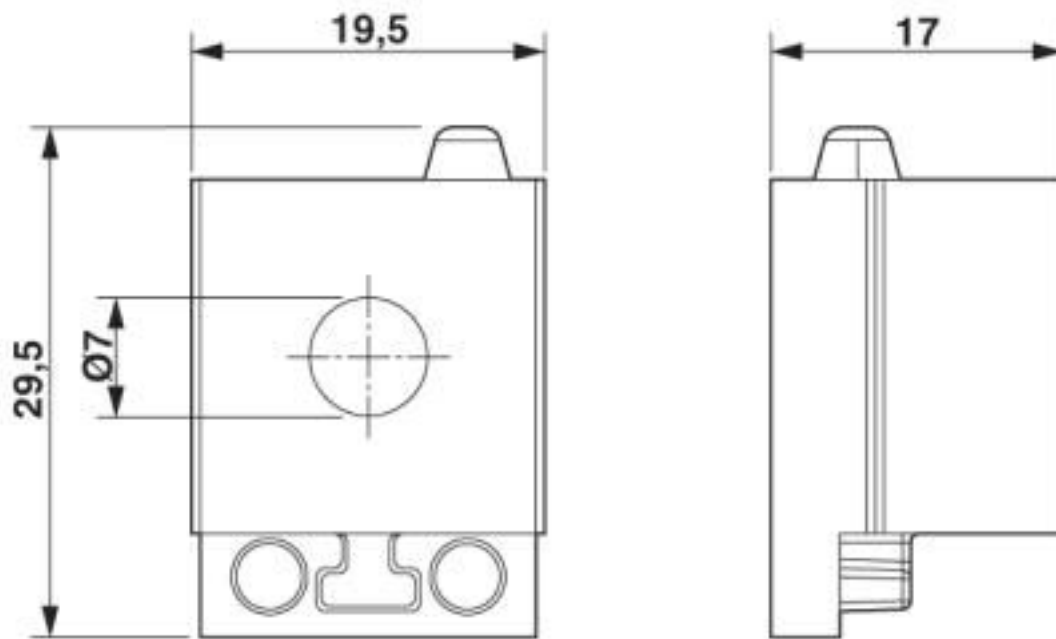

Cable sleeve, no. of conductors: 1, length: 29.5 mm, width: 19.5 mm, height: 17 mm, external cable diameter: 1x 6 mm ... 7 mm , color: black

Product Description

Slotted cable sleeve

Key Commercial Data

Packing unit	10 pc
GTIN	 4 046356 674669
GTIN	4046356674669

Technical data

Dimensions

External cable diameter	1x 6 mm ... 7 mm
Length	29.5 mm
Width	19.5 mm
Height	17 mm

Ambient conditions

Degree of protection	IP54
Ambient temperature (operation)	-40 °C ... 125 °C (static)

Technical data

Environmental Product Compliance

	No hazardous substances above threshold values
--	--

Drawings

Dimensional drawing

Dimensional drawing

Classifications

eCl@ss