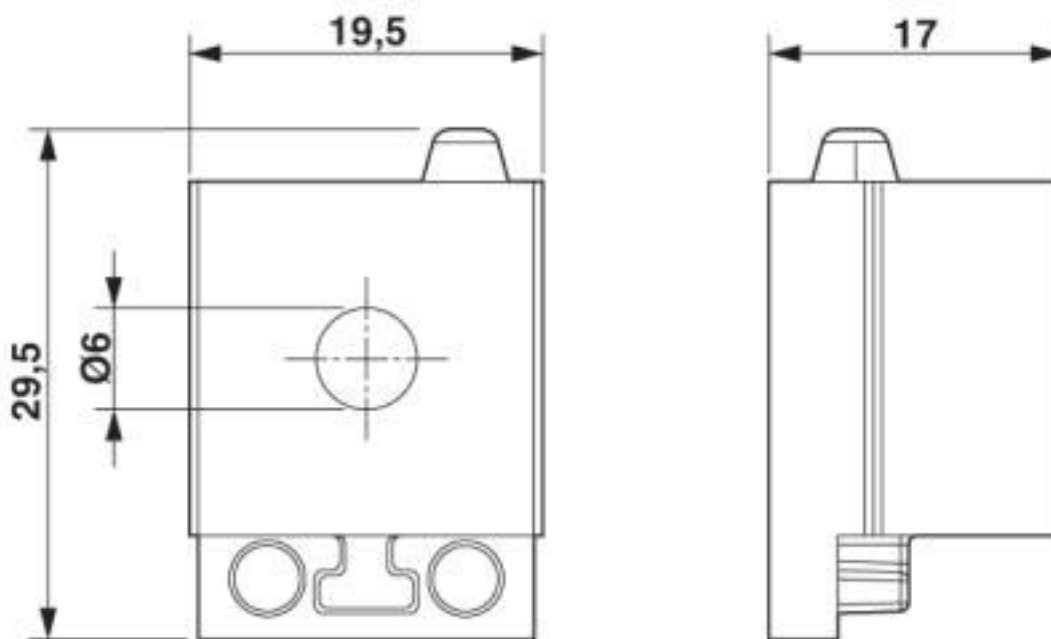

Cable sleeve, no. of conductors: 1, length: 29.5 mm, width: 19.5 mm, height: 17 mm, external cable diameter: 1x 5 mm ... 6 mm , color: black

Product Description

Slotted cable sleeve

Key Commercial Data

Packing unit	10 pc
GTIN	 4 046356 674652
GTIN	4046356674652

Technical data

Dimensions

External cable diameter	1x 5 mm ... 6 mm
Length	29.5 mm
Width	19.5 mm
Height	17 mm

Ambient conditions

Degree of protection	IP54
Ambient temperature (operation)	-40 °C ... 125 °C (static)

Technical data

Environmental Product Compliance

	No hazardous substances above threshold values
--	--

Drawings

Dimensional drawing

Dimensional drawing

Classifications

eCl@ss