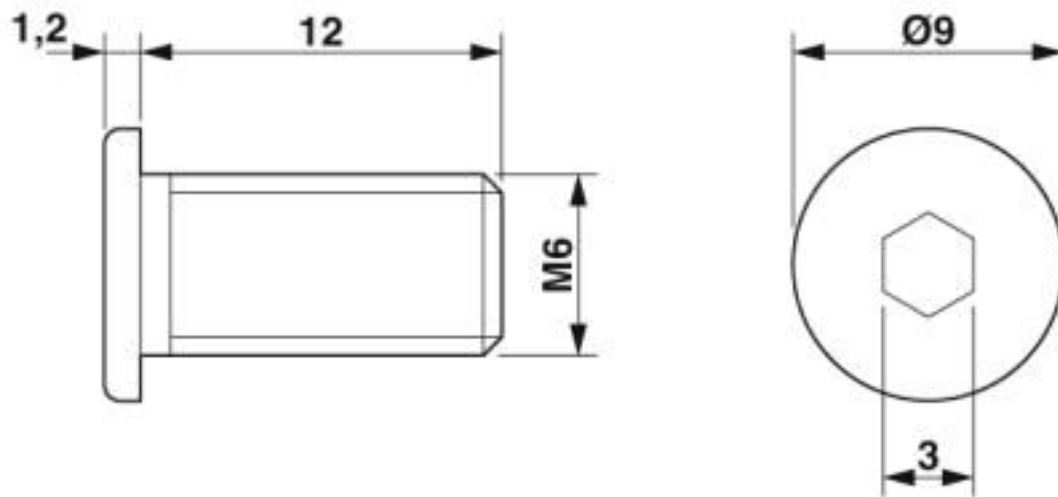

Pan head screw, for fixing DIN rails, extra-flat screw head, with hexagonal socket head, WAF 3

Key Commercial Data

Packing unit	100 pc
GTIN	
GTIN	4017918138769

Technical data

Dimensions

Length (b)	12.8 mm
Width (a)	9 mm

General

Material	Steel
----------	-------

Environmental Product Compliance

REACH SVHC	Lead 7439-92-1
------------	----------------

Drawings

Screw - ZKS M6X12 SW 3,0 - 0807025

Dimensional drawing

Classifications

Accessories

Accessories

DIN rail

DIN rail perforated - NS 35/ 7,5 PERF 2000MM - 0801733

DIN rail perforated, Standard profile, width: 35 mm, height: 7.5 mm, acc. to EN 60715, material: Steel, galvanized, passivated with a thick layer, length: 2000 mm, color: silver