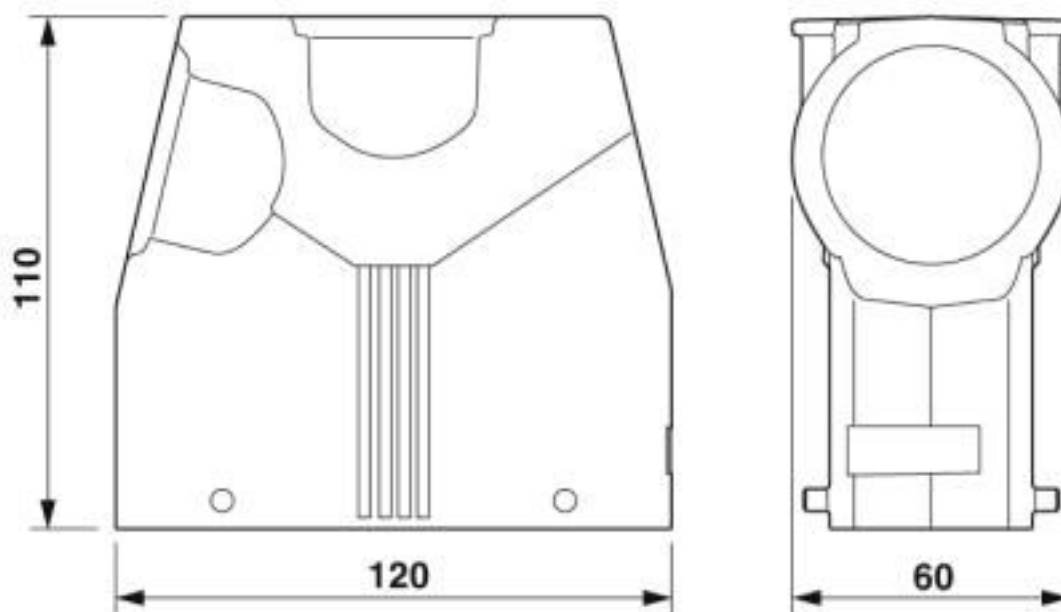

### Dimensions

Height	110.8 mm
Width	60 mm
Length	119.2 mm

## Technical data

### General

Cable outlet	lateral
Screw connection	none
Type of the screw connection	1x M50
Housing material	Die-cast aluminum, salt water resistant
Housing surface material	uncoated

## Drawings

Dimensional drawing

Dimensional drawing