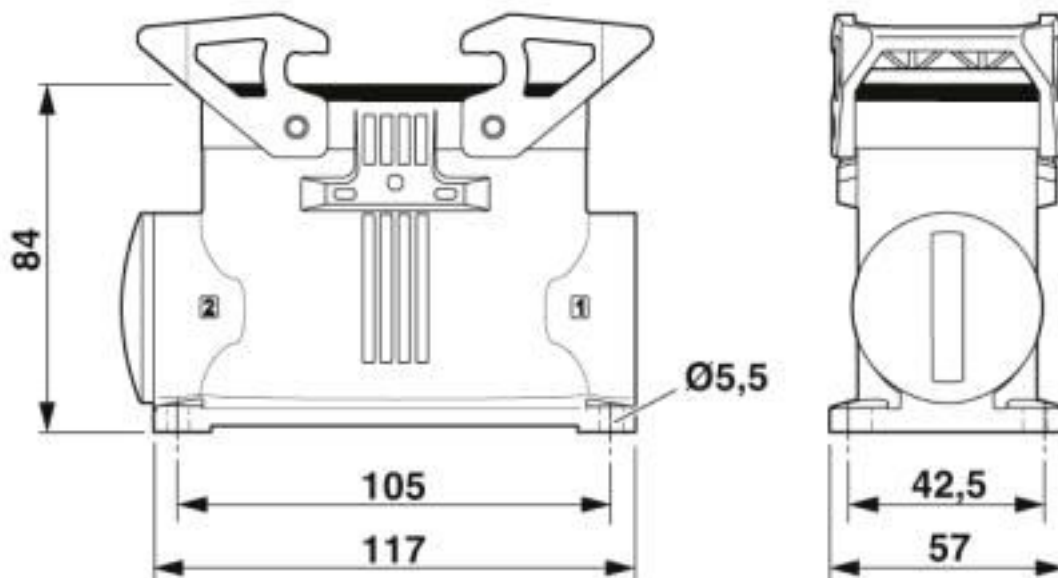

Box mounting bases B16, with double locking latch, material: Die-cast aluminum, salt water resistant, cable outlets: 2, lateral, height: 84.7 mm, cable gland: none, support sleeve: no, 2x M25, Standard

Your advantages

- good shielding in the event of electromagnetic interference

Key Commercial Data

Packing unit	1 pc
GTIN	
GTIN	4055626816364

Technical data

Dimensions

Height	84.7 mm
Width	57 mm
Length	117.5 mm

Housing - HC-STA-B16-SHWD-2SSM25-ELC-AL - 1082600

Technical data

General

Color	gray aluminum
Locking type	with double locking latch
No. of cable outlets	2
Cable outlet	lateral
Screw connection	none
Type of the screw connection	2x M25
Housing material	Die-cast aluminum, salt water resistant
Housing surface material	uncoated
Seal material	NBR, conductive
Material lock	PA
Flammability rating according to UL 94	V0 (Interlock)
Assembly instructions	One opening is sealed with a plastic filler plug and can be opened using a screwdriver.

Drawings

Dimensional drawing

Dimensional drawing

Classifications

eCl@ss

eCl@ss 10.0.1	27440202
eCl@ss 5.1	27261200
eCl@ss 6.0	27261200

Housing - HC-STA-B16-SHWD-2SSM25-ELC-AL - 1082600

Classifications