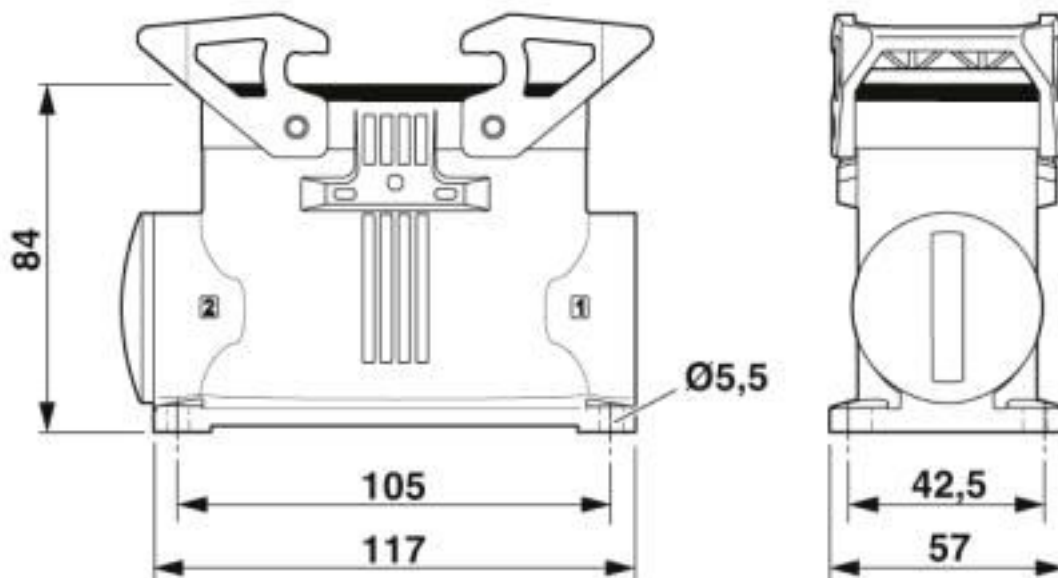

Box mounting bases B16, with double locking latch, material: Die-cast aluminum, salt water resistant, cable outlets: 2, lateral, height: 84.7 mm, cable gland: none, support sleeve: no, 2x M40, Standard

Your advantages

- good shielding in the event of electromagnetic interference

Key Commercial Data

Packing unit	1 pc
GTIN	
GTIN	4055626816388

Technical data

Dimensions

Height	84.7 mm
Width	57 mm
Length	117.5 mm

Housing - HC-STA-B16-SHWD-2SSM40-ELC-AL - 1082602

Technical data

General

Color	gray aluminum
Locking type	with double locking latch
No. of cable outlets	2
Cable outlet	lateral
Screw connection	none
Type of the screw connection	2x M40
Housing material	Die-cast aluminum, salt water resistant
Housing surface material	uncoated
Seal material	NBR, conductive
Material lock	PA
Flammability rating according to UL 94	V0 (Interlock)
Assembly instructions	One opening is sealed with a plastic filler plug and can be opened using a screwdriver.

Drawings

Dimensional drawing

Dimensional drawing

Classifications

eCl@ss

eCl@ss 10.0.1	27440202
eCl@ss 5.1	27261200
eCl@ss 6.0	27261200

Housing - HC-STA-B16-SHWD-2SSM40-ELC-AL - 1082602

Classifications