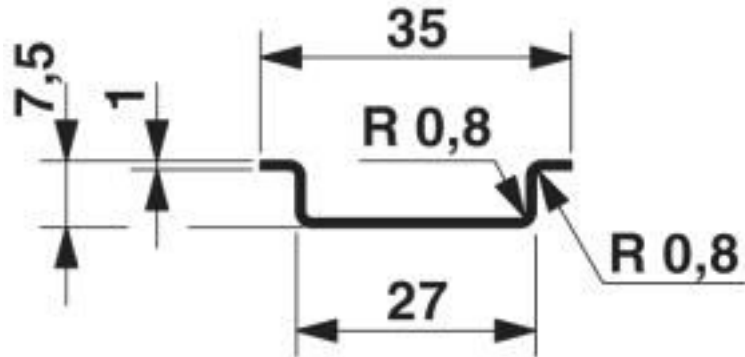

DIN rail, unperforated, Standard profile, width: 35 mm, height: 7.5 mm, acc. to EN 60715, material: Steel, Galvanized, white passivated, length: 2000 mm, color: silver

Key Commercial Data

Packing unit	5 pc
GTIN	
GTIN	4017918106416

Technical data

Dimensions

Height	7.5 mm
Length	2000 mm
Width	35 mm
Hole width	0.00 mm
Hole height	0.00 mm
Drill hole spacing	0.00 mm

General

Material	Steel
Coating	Galvanized, white passivated
Color	silver

Standards and Regulations

Test standard	acc. to EN 60715
Connection in acc. with standard	IEC / EN

Drawings

DIN rail, unperforated - NS 35/ 7,5 WH UNPERF 2000MM - 1204122

Dimensional drawing

Classifications