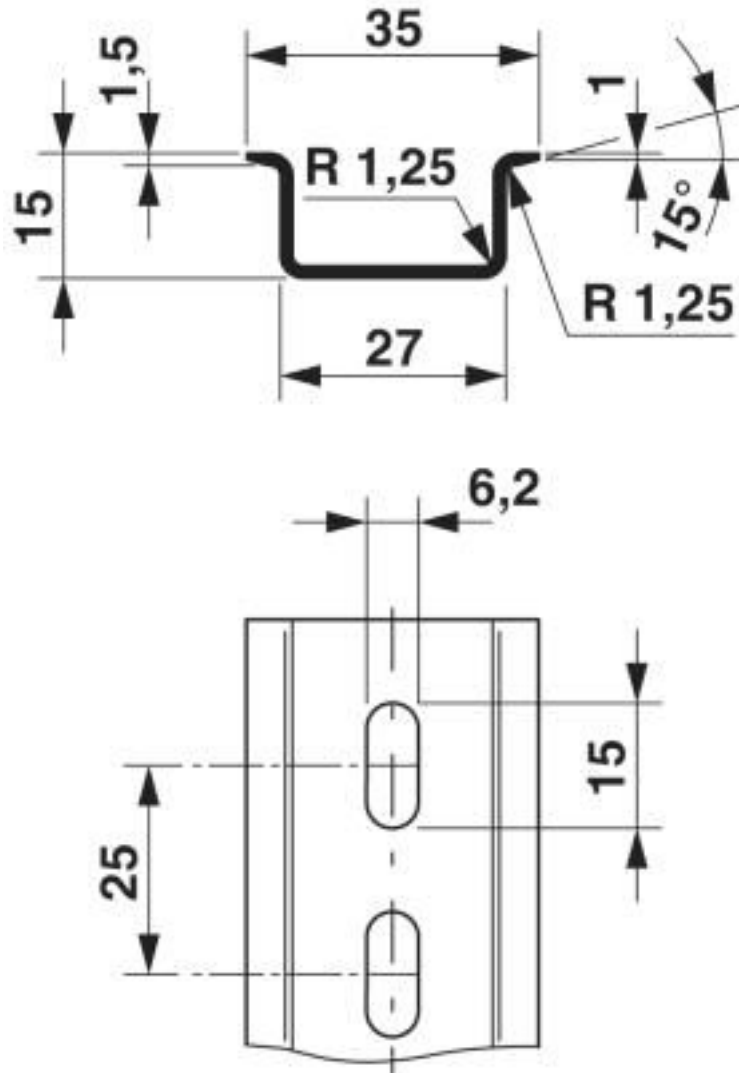

DIN rail perforated - NS 35/15 PERF 1155MM - 1207695

Dimensional drawing

Classifications

eCl@ss

eCl@ss 10.0.1	27400602
eCl@ss 4.0	23150300
eCl@ss 4.1	23150300
eCl@ss 5.0	27141100
eCl@ss 5.1	27141100
eCl@ss 6.0	27400600
eCl@ss 7.0	27400602
eCl@ss 8.0	27400602
eCl@ss 9.0	27400602