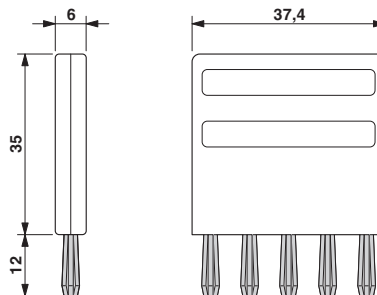

Test plugs

The figure shows test plugs SPB 5-MKDS 3 and SPB 5-GMKDS 3

Key Commercial Data

Packing unit	10 pc
GTIN	 4 017918 116934
GTIN	4017918116934

Technical data

Environmental Product Compliance

China RoHS	Environmentally Friendly Use Period = 50
	For details about hazardous substances go to tab "Downloads", Category "Manufacturer's declaration"

Drawings

Dimensional drawing

Test plugs - SPB 5-GMKDS 3 - 1301203

Approvals

Approvals

Approvals

EAC

Ex Approvals