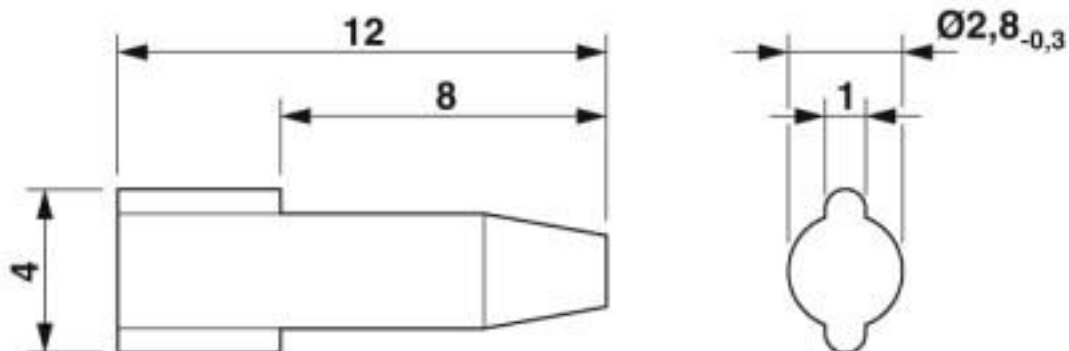

Closing cap, material: PA, color: red

RoHS

Key Commercial Data

Packing unit	10 pc
Minimum order quantity	10 pc
GTIN	 4 046356 478670
GTIN	4046356478670

Technical data

Dimensions

Length	12 mm
--------	-------

Ambient conditions

Ambient temperature (operation)	-60 °C ... 100 °C
---------------------------------	-------------------

General

Material	PA
Color	red
Connection	The head of the sealing plug must still be visible after mounting in the screw connection (see "after mounting" photo).

Environmental Product Compliance

China RoHS	Environmentally friendly use period: unlimited = EFUP-e
	No hazardous substances above threshold values

Drawings

Closing cap - SEALING PLUG 3X12 RD - 1400238

Dimensional drawing