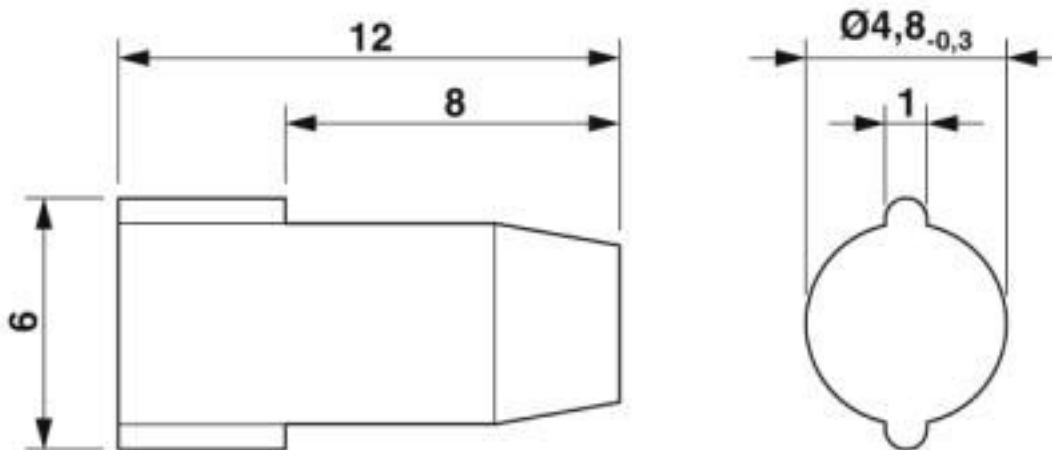

Closing cap, material: PA, color: red

Key Commercial Data

Packing unit	10 pc
Minimum order quantity	10 pc
GTIN	 4 046356 478687
GTIN	4046356478687

Technical data

Dimensions

Length	12 mm
--------	-------

Ambient conditions

Ambient temperature (operation)	-60 °C ... 100 °C
---------------------------------	-------------------

General

Material	PA
Color	red
Connection	The head of the sealing plug must still be visible after mounting in the screw connection (see "after mounting" photo).

Environmental Product Compliance

China RoHS	Environmentally friendly use period: unlimited = EFUP-e
	No hazardous substances above threshold values

Drawings

Closing cap - SEALING PLUG 5X12 RD - 1400253

Dimensional drawing