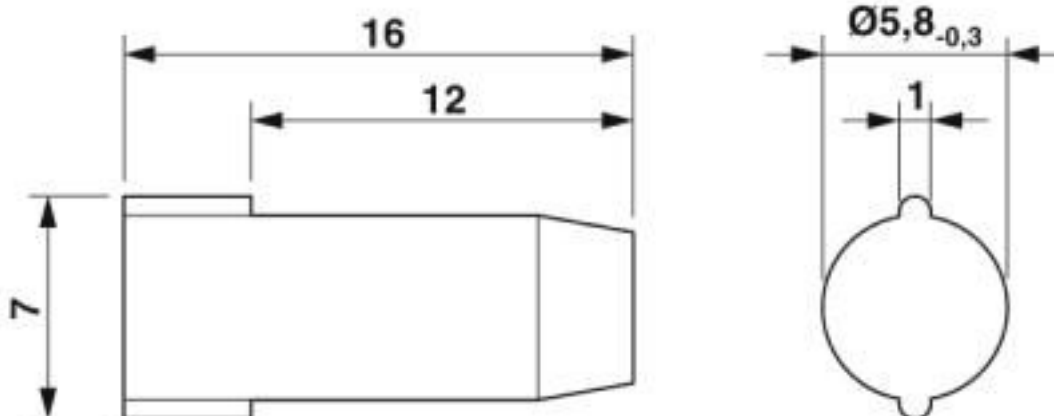

Closing cap, material: PA, color: red

RoHS

Key Commercial Data

Packing unit	10 pc
Minimum order quantity	10 pc
GTIN	 4 046356 478694
GTIN	4046356478694

Technical data

Dimensions

Length	16 mm
--------	-------

Ambient conditions

Ambient temperature (operation)	-60 °C ... 100 °C
---------------------------------	-------------------

General

Material	PA
Color	red
Connection	The head of the sealing plug must still be visible after mounting in the screw connection (see "after mounting" photo).

Environmental Product Compliance

China RoHS	Environmentally friendly use period: unlimited = EFUP-e
	No hazardous substances above threshold values

Drawings

Closing cap - SEALING PLUG 6X16 RD - 1400254

Dimensional drawing