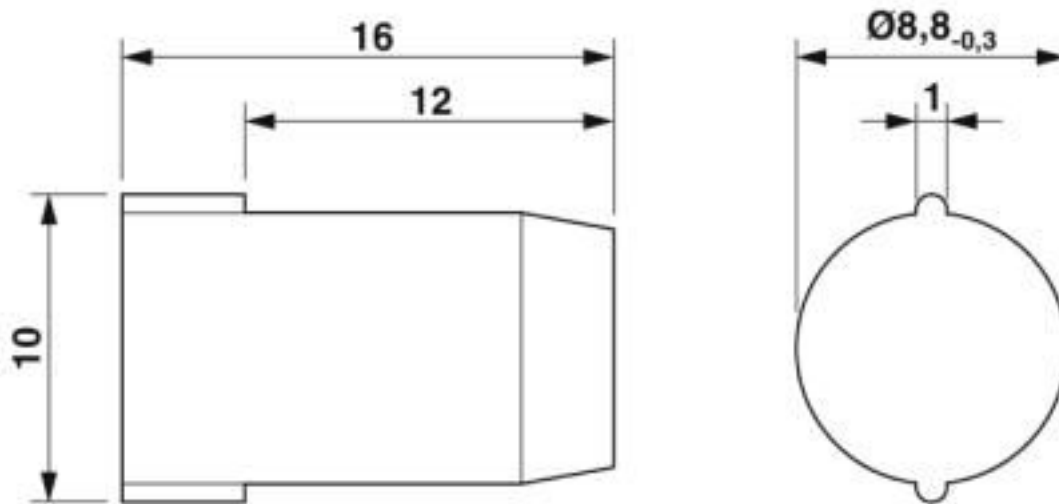

Closing cap - SEALING PLUG 9X16 RD - 1400259

Dimensional drawing

Dimensional drawing

Classifications

eCl@ss

eCl@ss 10.0.1	27144433
eCl@ss 4.0	27141200
eCl@ss 4.1	27141200
eCl@ss 5.0	27149100
eCl@ss 5.1	27149100
eCl@ss 6.0	27149100
eCl@ss 7.0	27149110
eCl@ss 8.0	27149110
eCl@ss 9.0	27144433

ETIM

ETIM 3.0	EC000451
ETIM 4.0	EC000451
ETIM 5.0	EC000451
ETIM 6.0	EC000451
ETIM 7.0	EC000451

UNSPSC

UNSPSC 6.01	31261502
UNSPSC 7.0901	31261502
UNSPSC 11	31261502
UNSPSC 12.01	31261502
UNSPSC 13.2	31261502