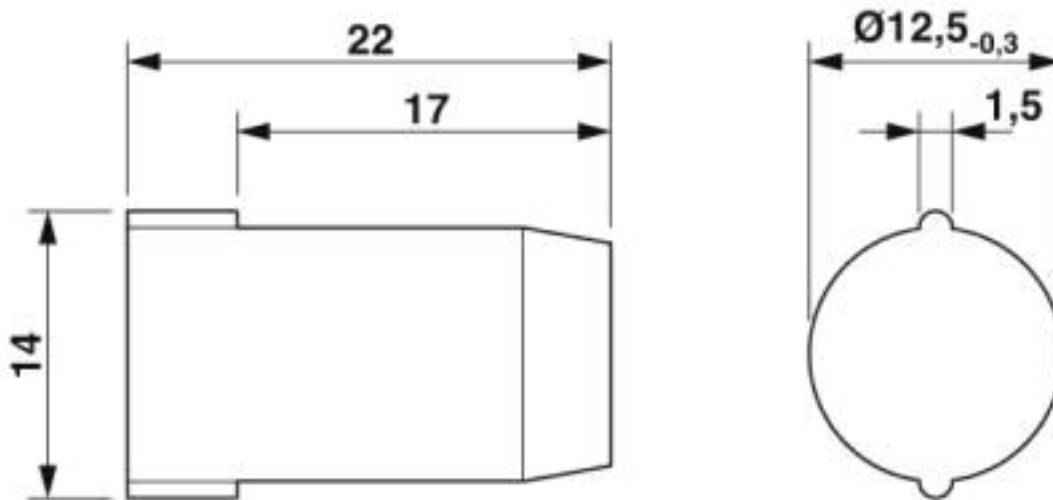

Closing cap - SEALING PLUG 13X22 RD - 1400265

Dimensional drawing

Dimensional drawing

Classifications

eCl@ss

eCl@ss 10.0.1	27144433
eCl@ss 4.0	27141200
eCl@ss 4.1	27141200
eCl@ss 5.0	27149100
eCl@ss 5.1	27149100
eCl@ss 6.0	27149100
eCl@ss 7.0	27149110
eCl@ss 8.0	27149110
eCl@ss 9.0	27144433

ETIM

ETIM 3.0	EC000451
ETIM 4.0	EC000451
ETIM 5.0	EC000451
ETIM 6.0	EC000451
ETIM 7.0	EC000451

UNSPSC

UNSPSC 6.01	31261502
UNSPSC 7.0901	31261502
UNSPSC 11	31261502
UNSPSC 12.01	31261502
UNSPSC 13.2	31261502
UNSPSC 18.0	39121311