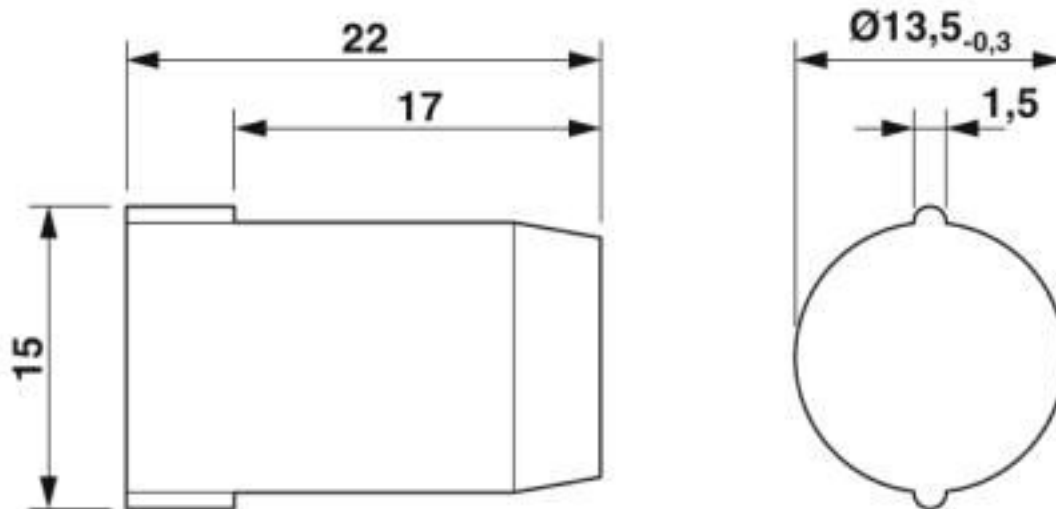

Closing cap, material: PA, for threads pluggable, color: red

Key Commercial Data

Packing unit	10 pc
Minimum order quantity	10 pc
GTIN	 4 046356 478755
GTIN	4046356478755

Technical data

Dimensions

Length	22 mm
--------	-------

Ambient conditions

Ambient temperature (operation)	-60 °C ... 100 °C
---------------------------------	-------------------

General

Material	PA
Thread type on connection side	pluggable
Color	red
Connection	The head of the sealing plug must still be visible after mounting in the screw connection (see "after mounting" photo).

Environmental Product Compliance

China RoHS	Environmentally friendly use period: unlimited = EFUP-e
	No hazardous substances above threshold values

Drawings

Closing cap - SEALING PLUG 14X22 RD - 1400270

Dimensional drawing