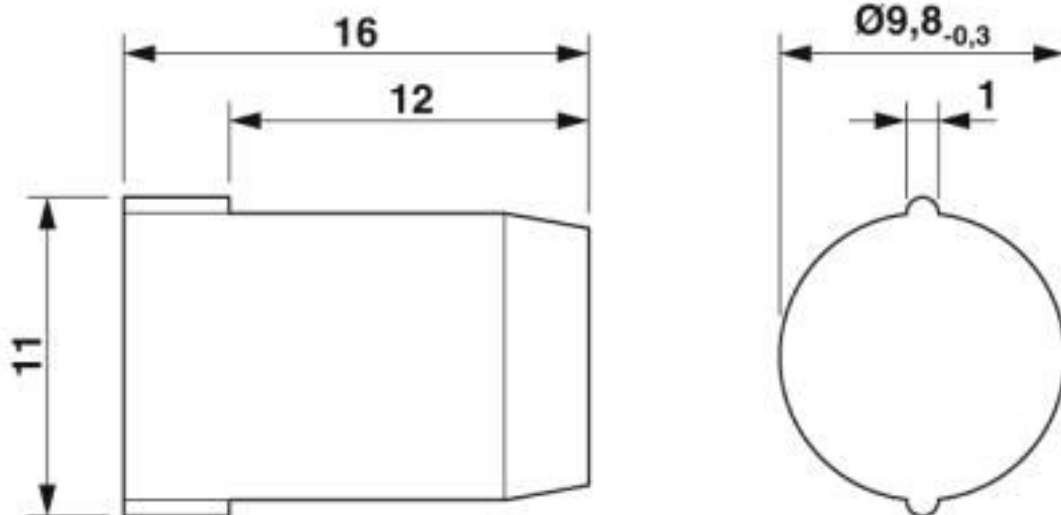

Closing cap, material: PA, for threads pluggable, color: red

Key Commercial Data

Packing unit	10 pc
Minimum order quantity	10 pc
GTIN	 4 046356 482004
GTIN	4046356482004

Technical data

Dimensions

Length	16 mm
--------	-------

Ambient conditions

Ambient temperature (operation)	-60 °C ... 100 °C
---------------------------------	-------------------

General

Material	PA
Thread type on connection side	pluggable
Color	red
Connection	The head of the sealing plug must still be visible after mounting in the screw connection (see "after mounting" photo).

Environmental Product Compliance

China RoHS	Environmentally friendly use period: unlimited = EFUP-e
	No hazardous substances above threshold values

Drawings

Closing cap - SEALING PLUG 10X16 RD - 1400284

Dimensional drawing