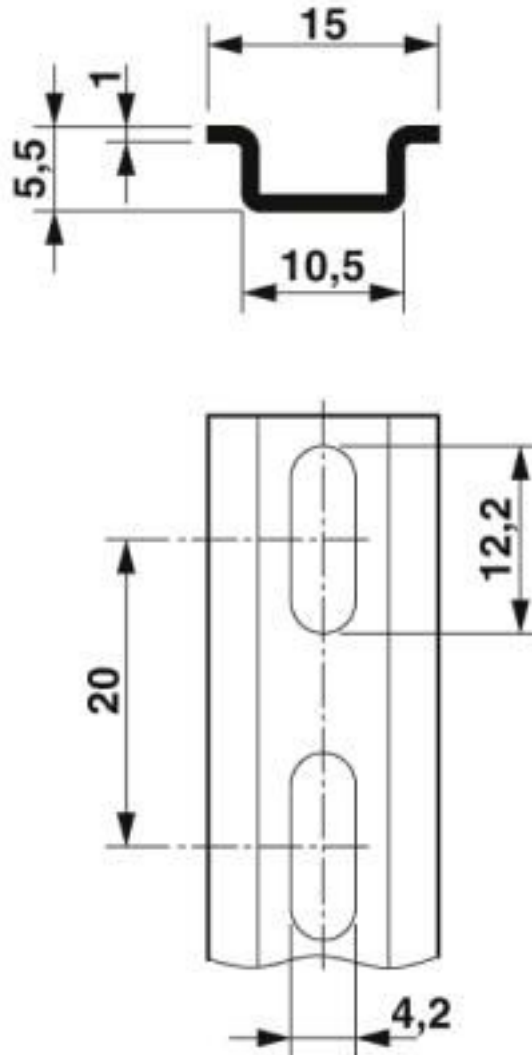

DIN rail perforated, Standard profile, width: 15 mm, height: 5.5 mm, acc. to EN 60715, material: Steel, uncoated, length: 2000 mm, color: white aluminum

Key Commercial Data

Packing unit	5 pc
GTIN	
GTIN	4017918167356

Technical data

Dimensions

Height	5.5 mm
Length	2000 mm
Width	15 mm
Hole width	12.20 mm
Hole height	4.20 mm
Drill hole spacing	20.00 mm

General

Material	Steel
Coating	uncoated
Color	white aluminum

Standards and Regulations

Test standard	acc. to EN 60715
Connection in acc. with standard	IEC / EN

Drawings

DIN rail perforated - NS 15 BLK PERF 2000MM - 1401608

Dimensional drawing

Classifications

eCl@ss

eCl@ss 10.0.1	27400602
eCl@ss 4.0	27110800
eCl@ss 4.1	27110800
eCl@ss 5.0	27141100
eCl@ss 5.1	27141100
eCl@ss 6.0	27400600
eCl@ss 7.0	27400602
eCl@ss 8.0	27400602
eCl@ss 9.0	27400602