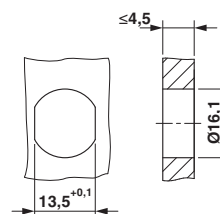

Technical data

Environmental Product Compliance

China RoHS	Environmentally friendly use period: unlimited = EFUP-e
	No hazardous substances above threshold values

Drawings

Dimensional drawing

Housing cutout for M16 fastening thread, mounting panel with thread

Dimensional drawing

Housing cutout for M16 fastening thread, mounting panel with feed-through hole (alternatively with surface as protection against rotation)

Flush-type connector - SACC-E-FS-4CON-M16/1,5 SCO - 1403364

Schematic diagram

Pin assignment M12 socket, 4-pos., A-coded, view female side

Dimensional drawing

M12 flush-type connector

Circuit diagram

Contact assignment of the M12 socket

Approvals

Approvals