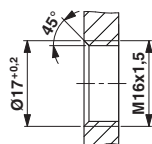

Sensor/actuator flush-type socket, 4-pos., M12 SPEEDCON, A-coded, front/screw mounting with M16 thread, with 1.5 m TPE litz wire, 4 x 0.34 mm²

Key Commercial Data

Packing unit	1 pc
Minimum order quantity	50 pc
GTIN	
GTIN	4046356649964

Technical data

Environmental Product Compliance

China RoHS	Environmentally friendly use period: unlimited = EFUP-e
	No hazardous substances above threshold values

Drawings

Dimensional drawing

Housing cutout for M16 fastening thread, mounting panel with thread

Dimensional drawing

Housing cutout for M16 fastening thread, mounting panel with feed-through hole (alternatively with surface as protection against rotation)

Flush-type connector - SACC-E-FS-4CON-M16/1,5 SCO - 1403364

Schematic diagram

Pin assignment M12 socket, 4-pos., A-coded, view female side

Dimensional drawing

M12 flush-type connector

Circuit diagram

Contact assignment of the M12 socket

Approvals

Approvals