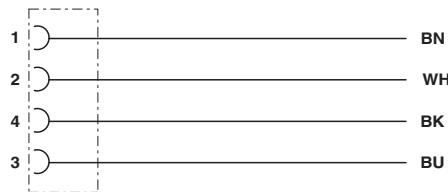

Dimensional drawing

Housing cutout for M16 fastening thread, mounting panel with feed-through hole (alternatively with surface as protection against rotation)

Flush-type connector - SACC-E-FS-4CON-M16/1,5 SCO - 1403364

Schematic diagram

Pin assignment M12 socket, 4-pos., A-coded, view female side

Dimensional drawing

M12 flush-type connector

Circuit diagram

Contact assignment of the M12 socket

Approvals

Approvals