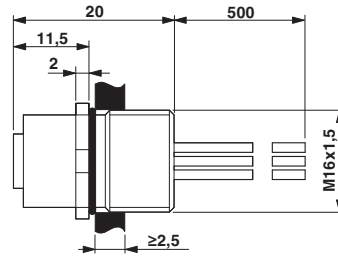

Technical data

Environmental Product Compliance

China RoHS	Environmentally friendly use period: unlimited = EFUP-e
	No hazardous substances above threshold values

Drawings

Dimensional drawing

Housing cutout for M16 fastening thread, mounting panel with thread

Dimensional drawing

Housing cutout for M16 fastening thread, mounting panel with feed-through hole (alternatively with surface as protection against rotation)

Flush-type connector - SACC-E-FS-4CON-M16/1,5 SCO - 1403364

Schematic diagram

Pin assignment M12 socket, 4-pos., A-coded, view female side

Dimensional drawing

M12 flush-type connector

Circuit diagram

Contact assignment of the M12 socket

Approvals

Approvals