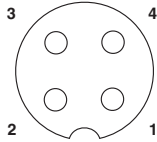

Technical data

Environmental Product Compliance

China RoHS	Environmentally friendly use period: unlimited = EFUP-e
	No hazardous substances above threshold values

Drawings

Dimensional drawing

Housing cutout for M16 fastening thread, mounting panel with thread

Dimensional drawing

Housing cutout for M16 fastening thread, mounting panel with feed-through hole (alternatively with surface as protection against rotation)

Flush-type connector - SACC-E-FS-4CON-M16/1,5 SCO - 1403364

Schematic diagram

Pin assignment M12 socket, 4-pos., A-coded, view female side

Dimensional drawing

M12 flush-type connector

Circuit diagram

Contact assignment of the M12 socket

Approvals

Approvals