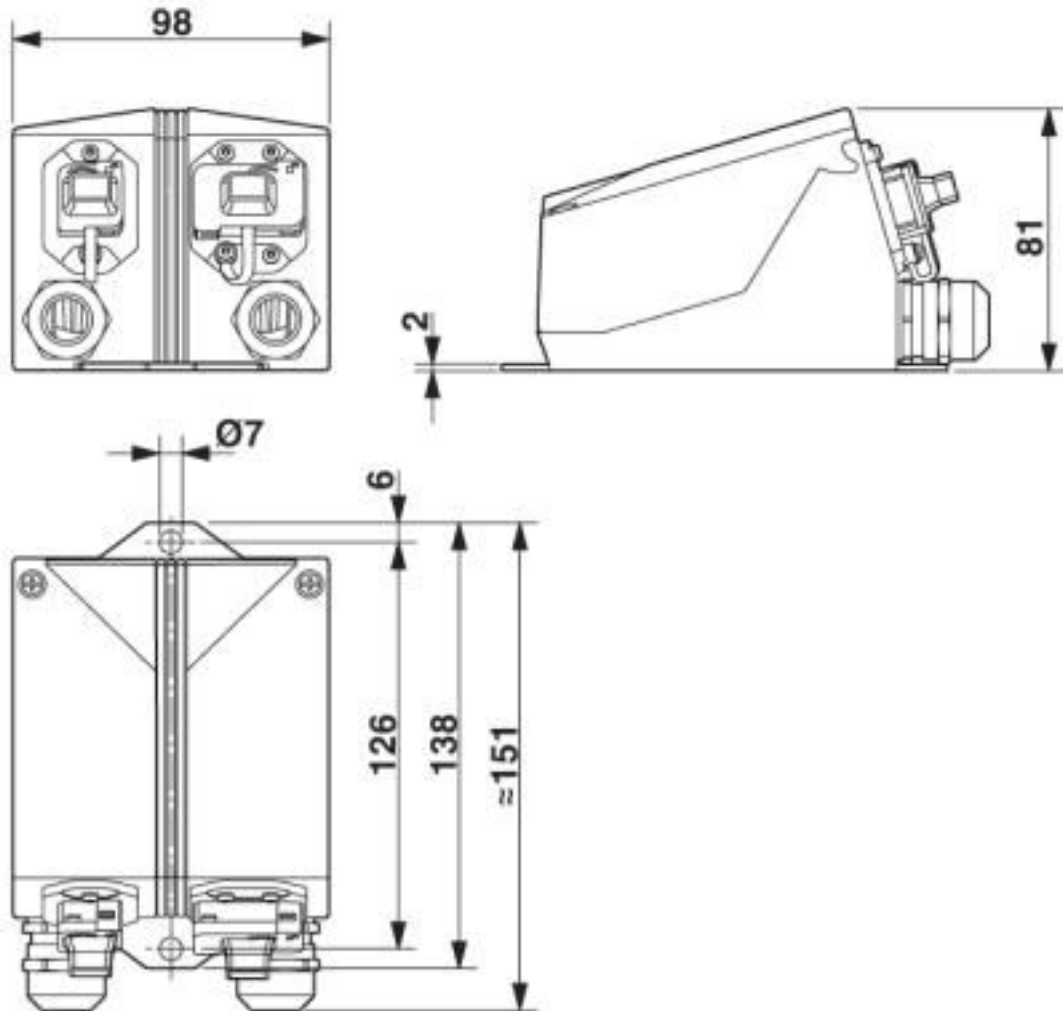

Terminal outlet SC-RJ/Power IP65/67 Push-Pull, 2 slots version 14, with protective plugs, 2 cable entries

Terminal outlet 1xSCRJ; 1xPower

Your advantages

- Suitable for industrial applications

Key Commercial Data

Packing unit	1 pc
GTIN	 4 046356 303163
GTIN	4046356303163

Technical data

Environmental Product Compliance

REACH SVHC	Lead 7439-92-1
China RoHS	Environmentally Friendly Use Period = 50 years
	For details about hazardous substances go to tab "Downloads", Category "Manufacturer's declaration"

Drawings

Terminal outlet - VS-TO-RO-MCBK-F1417/1413 - 1404346

Dimensional drawing

Terminal outlet 1xSCRJ; 1xPower

Classifications

eCl@ss

eCl@ss 10.0.1	27440319
eCl@ss 4.0	27260700
eCl@ss 4.1	27260700
eCl@ss 5.0	27260700
eCl@ss 5.1	27269200
eCl@ss 6.0	27269200
eCl@ss 7.0	27449203
eCl@ss 8.0	27440319
eCl@ss 9.0	27440319