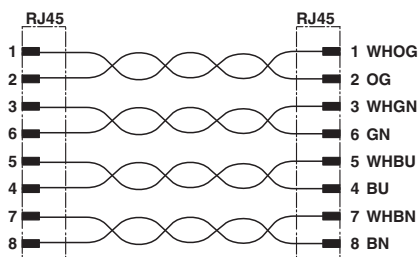

Patch cable, CAT5e, 4-pair, shielded, line, assembled with straight RJ45/IP20 heads at both ends, length: 10 m

RoHS

Ethernet

Key Commercial Data

Packing unit	1 pc
GTIN	 4 046356 735131
GTIN	4046356735131

Drawings

Cable cross section

Dimensional drawing

RJ45 connector, IP20

Ethernet, flexible, CAT5 [94B]

Circuit diagram

Phoenix Contact 2018 © - all rights reserved
<http://www.phoenixcontact.com>

PHOENIX CONTACT GmbH & Co. KG
Flachsmarktstr. 8
32825 Blomberg
Germany
Tel. +49 5235 300
Fax +49 5235 3 41200
<http://www.phoenixcontact.com>