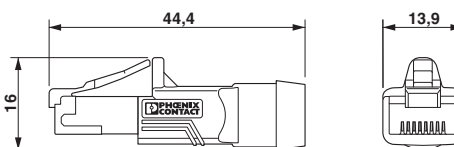

Patch cable, CAT5e, 4-pair, shielded, line, assembled with straight RJ45/IP20 heads at both ends, length: 10 m

RoHS

Ethernet

Key Commercial Data

Packing unit	1 pc
GTIN	 4 046356 735131
GTIN	4046356735131

Drawings

Cable cross section

Dimensional drawing

RJ45 connector, IP20

Ethernet, flexible, CAT5 [94B]

Circuit diagram

Phoenix Contact 2018 © - all rights reserved
<http://www.phoenixcontact.com>

PHOENIX CONTACT GmbH & Co. KG
Flachsmarktstr. 8
32825 Blomberg
Germany
Tel. +49 5235 300
Fax +49 5235 3 41200
<http://www.phoenixcontact.com>