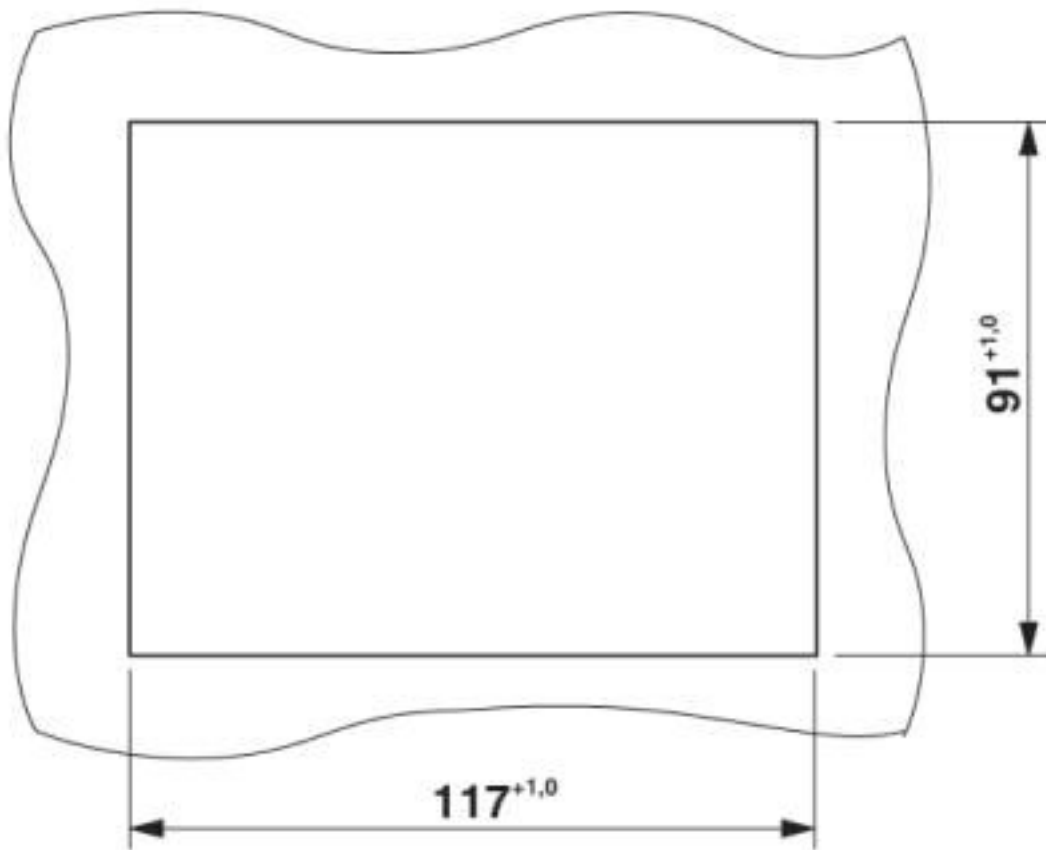

Mounting frame - SI-M1B-MT - 1407591

Technical data

Environmental Product Compliance

China RoHS	Environmentally Friendly Use Period = 50 years
	For details about hazardous substances go to tab "Downloads", Category "Manufacturer's declaration"

Drawings

Dimensional drawing

Mounting cutout