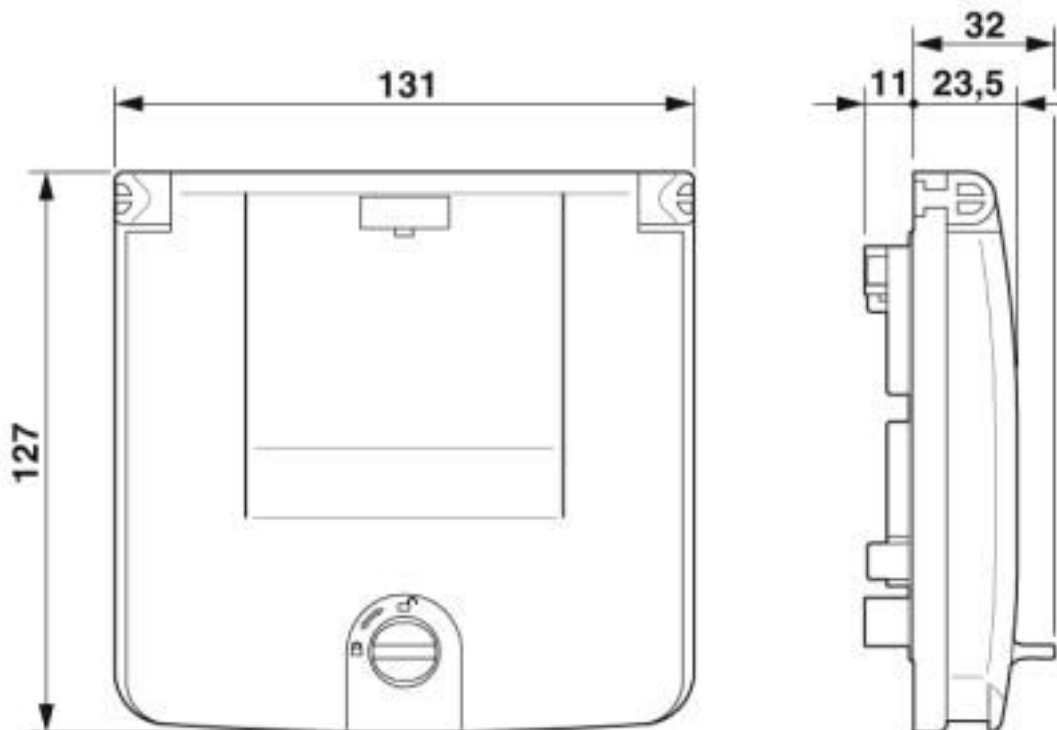

Dimensions

Width	131 mm
Length	127 mm
Length of the assembly cutout	91 mm
Width of the assembly cutout	117 mm

Ambient conditions

Ambient temperature (operation)	-30 °C ... 70 °C
---------------------------------	------------------

Drawings

Dimensional drawing

Mounting cutout

Mounting frame - SI-M1B-MT - 1407591

Dimensional drawing

Dimensional drawing

Classifications

eCl@ss