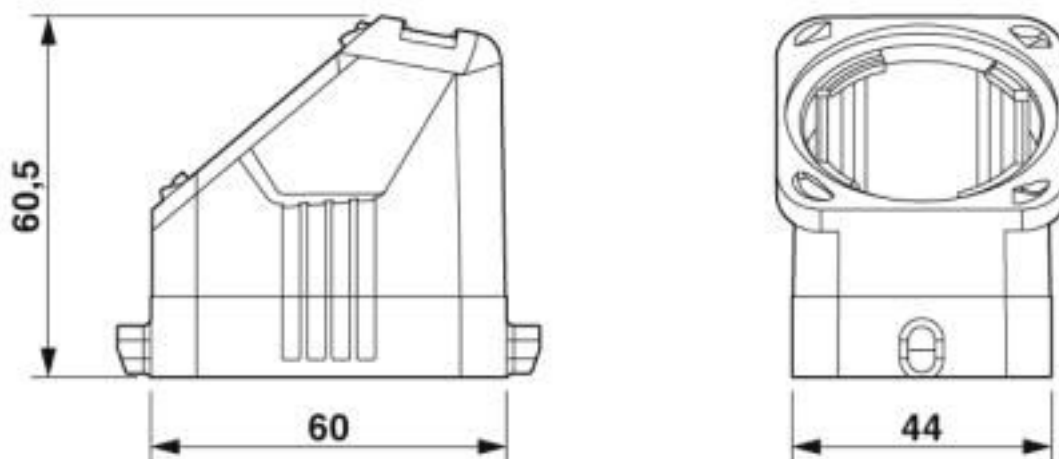

Housing - HC-EVO-B06-HLFS-PLBK - 1407619

Technical data

Ambient conditions

Ambient temperature (operation)	-40 °C ... 125 °C

General

Note	For contact inserts HC-B6, BB10, DD24, M
Size	B6
Housing type	Sleeve housing
Color	black
Locking type	for single locking latch
No. of cable outlets	1
Cable outlet	straight
	lateral
Screw connection	none
Housing material	PA
Flammability rating according to UL 94	V0 (Housing)
Connection	The sleeve base housing must be supplemented with the EVO screw connection. The EVO screw connection is available in four sizes. It facilitates the creation of a straight or a side cable outlet. The EVO screw connection is mounted with the aid of, for example, a pipe wrench

Environmental Product Compliance

China RoHS	Environmentally friendly use period: unlimited = EFUP-e
	No hazardous substances above threshold values

Drawings

Dimensional drawing

Dimensional drawing