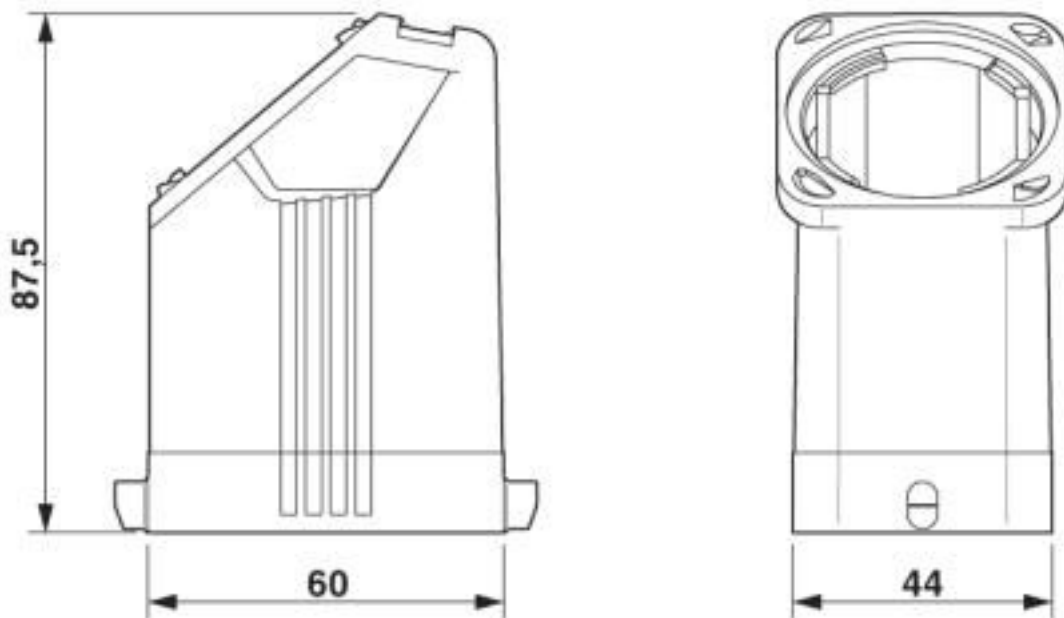

Housing - HC-EVO-B06-HHFS-PLBK - 1407620

Dimensional drawing

Dimensional drawing

Classifications

eCl@ss

eCl@ss 10.0.1	27440202
eCl@ss 4.0	27140800
eCl@ss 4.1	27140800
eCl@ss 5.0	27143400
eCl@ss 5.1	27261200
eCl@ss 6.0	27261200
eCl@ss 7.0	27440202
eCl@ss 8.0	27440202
eCl@ss 9.0	27440202

ETIM

ETIM 3.0	EC000437
ETIM 4.0	EC000437
ETIM 5.0	EC000437
ETIM 6.0	EC000437
ETIM 7.0	EC000437

UNSPSC

UNSPSC 6.01	31261502
UNSPSC 7.0901	31261502
UNSPSC 11	31261502