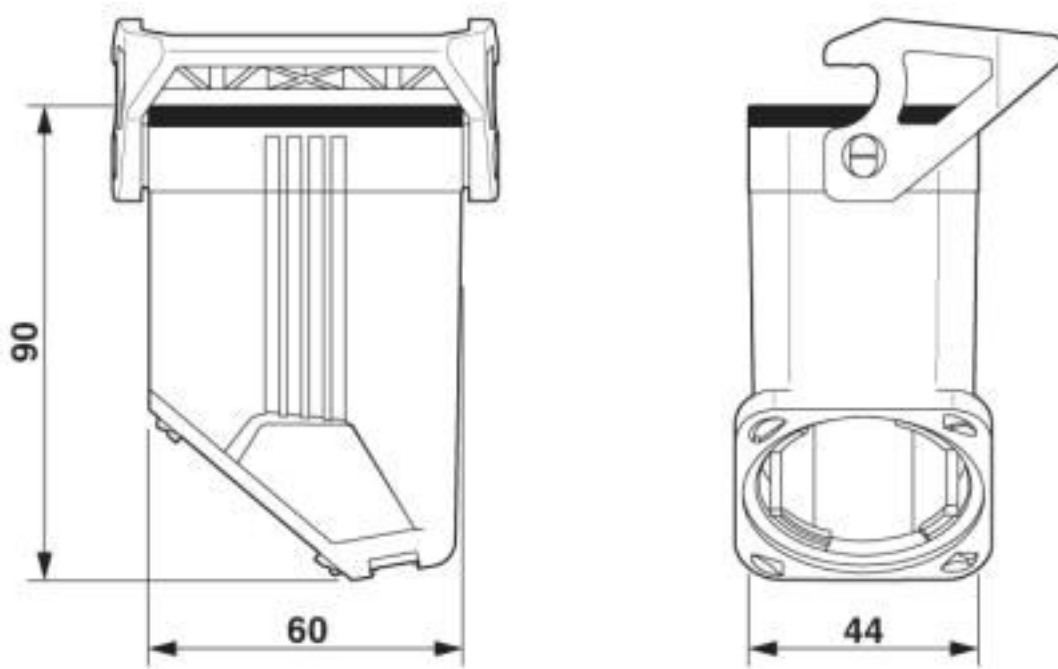

Housing - HC-EVO-B06-CHWS-PLRBK - 1407625

Dimensional drawing

Dimensional drawing

Classifications

eCl@ss

eCl@ss 10.0.1	27440202
eCl@ss 4.0	27140800
eCl@ss 4.1	27140800
eCl@ss 5.0	27143400
eCl@ss 5.1	27261200
eCl@ss 6.0	27261200
eCl@ss 7.0	27440202
eCl@ss 8.0	27440202
eCl@ss 9.0	27440202

ETIM

ETIM 3.0	EC000437
ETIM 4.0	EC000437
ETIM 5.0	EC000437
ETIM 6.0	EC000437
ETIM 7.0	EC000437

UNSPSC

UNSPSC 6.01	31261502
UNSPSC 7.0901	31261502