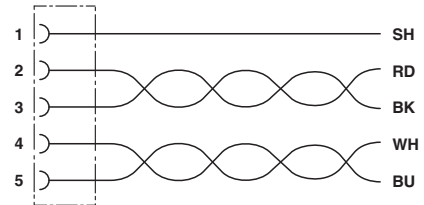

As in the figure, but with plastic nuts

Key Commercial Data

Packing unit	1 pc
Minimum order quantity	50 pc
GTIN	
GTIN	4046356779616

Drawings

Schematic diagram

Pin assignment M12 socket, 5-pos., A-coded, socket side view

Cable cross section

CAN Bus/DeviceNet [923]

Bus system cable - SAC-5P- 1,2-923/M12FS CAN P - 1407865

Dimensional drawing

Circuit diagram

M12 x 1 socket, straight

Contact assignment of the M12 socket

Phoenix Contact 2018 © - all rights reserved
<http://www.phoenixcontact.com>