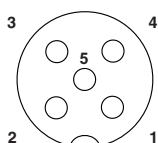

As in the figure, but with plastic nuts

Key Commercial Data

Packing unit	1 pc
Minimum order quantity	50 pc
GTIN	
GTIN	4046356779616

Drawings

Schematic diagram

Pin assignment M12 socket, 5-pos., A-coded, socket side view

Cable cross section

CAN Bus/DeviceNet [923]

Bus system cable - SAC-5P- 1,2-923/M12FS CAN P - 1407865

Dimensional drawing

Circuit diagram

M12 x 1 socket, straight

Contact assignment of the M12 socket

Phoenix Contact 2018 © - all rights reserved
<http://www.phoenixcontact.com>