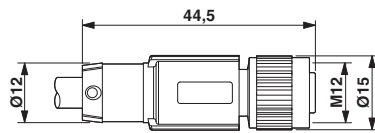

As in the figure, but with plastic nuts

Key Commercial Data

Packing unit	1 pc
Minimum order quantity	50 pc
GTIN	
GTIN	4046356779616

Drawings

Schematic diagram

Pin assignment M12 socket, 5-pos., A-coded, socket side view

Cable cross section

CAN Bus/DeviceNet [923]

Bus system cable - SAC-5P- 1,2-923/M12FS CAN P - 1407865

Dimensional drawing

Circuit diagram

M12 x 1 socket, straight

Contact assignment of the M12 socket

Phoenix Contact 2018 © - all rights reserved
<http://www.phoenixcontact.com>