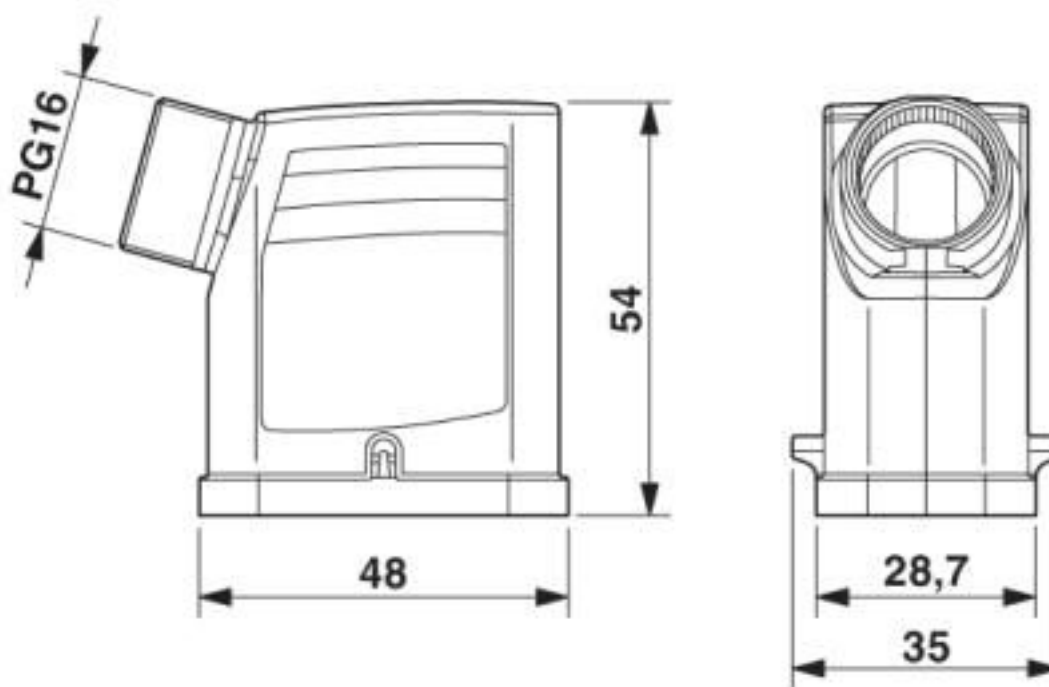

Housing - HC-COM-K-TFL-O1PG16-S - 1408339

Technical data

General

Material	PC
Housing material	PC
Flammability rating according to UL 94	V0

Standards and Regulations

Flammability rating according to UL 94	V0

Environmental Product Compliance

China RoHS	Environmentally friendly use period: unlimited = EFUP-e
	No hazardous substances above threshold values

Drawings

Dimensional drawing

Dimensional drawing

Classifications

eCl@ss

eCl@ss 10.0.1	27440202
eCl@ss 4.0	27140800
eCl@ss 4.1	27140800
eCl@ss 5.0	27143400